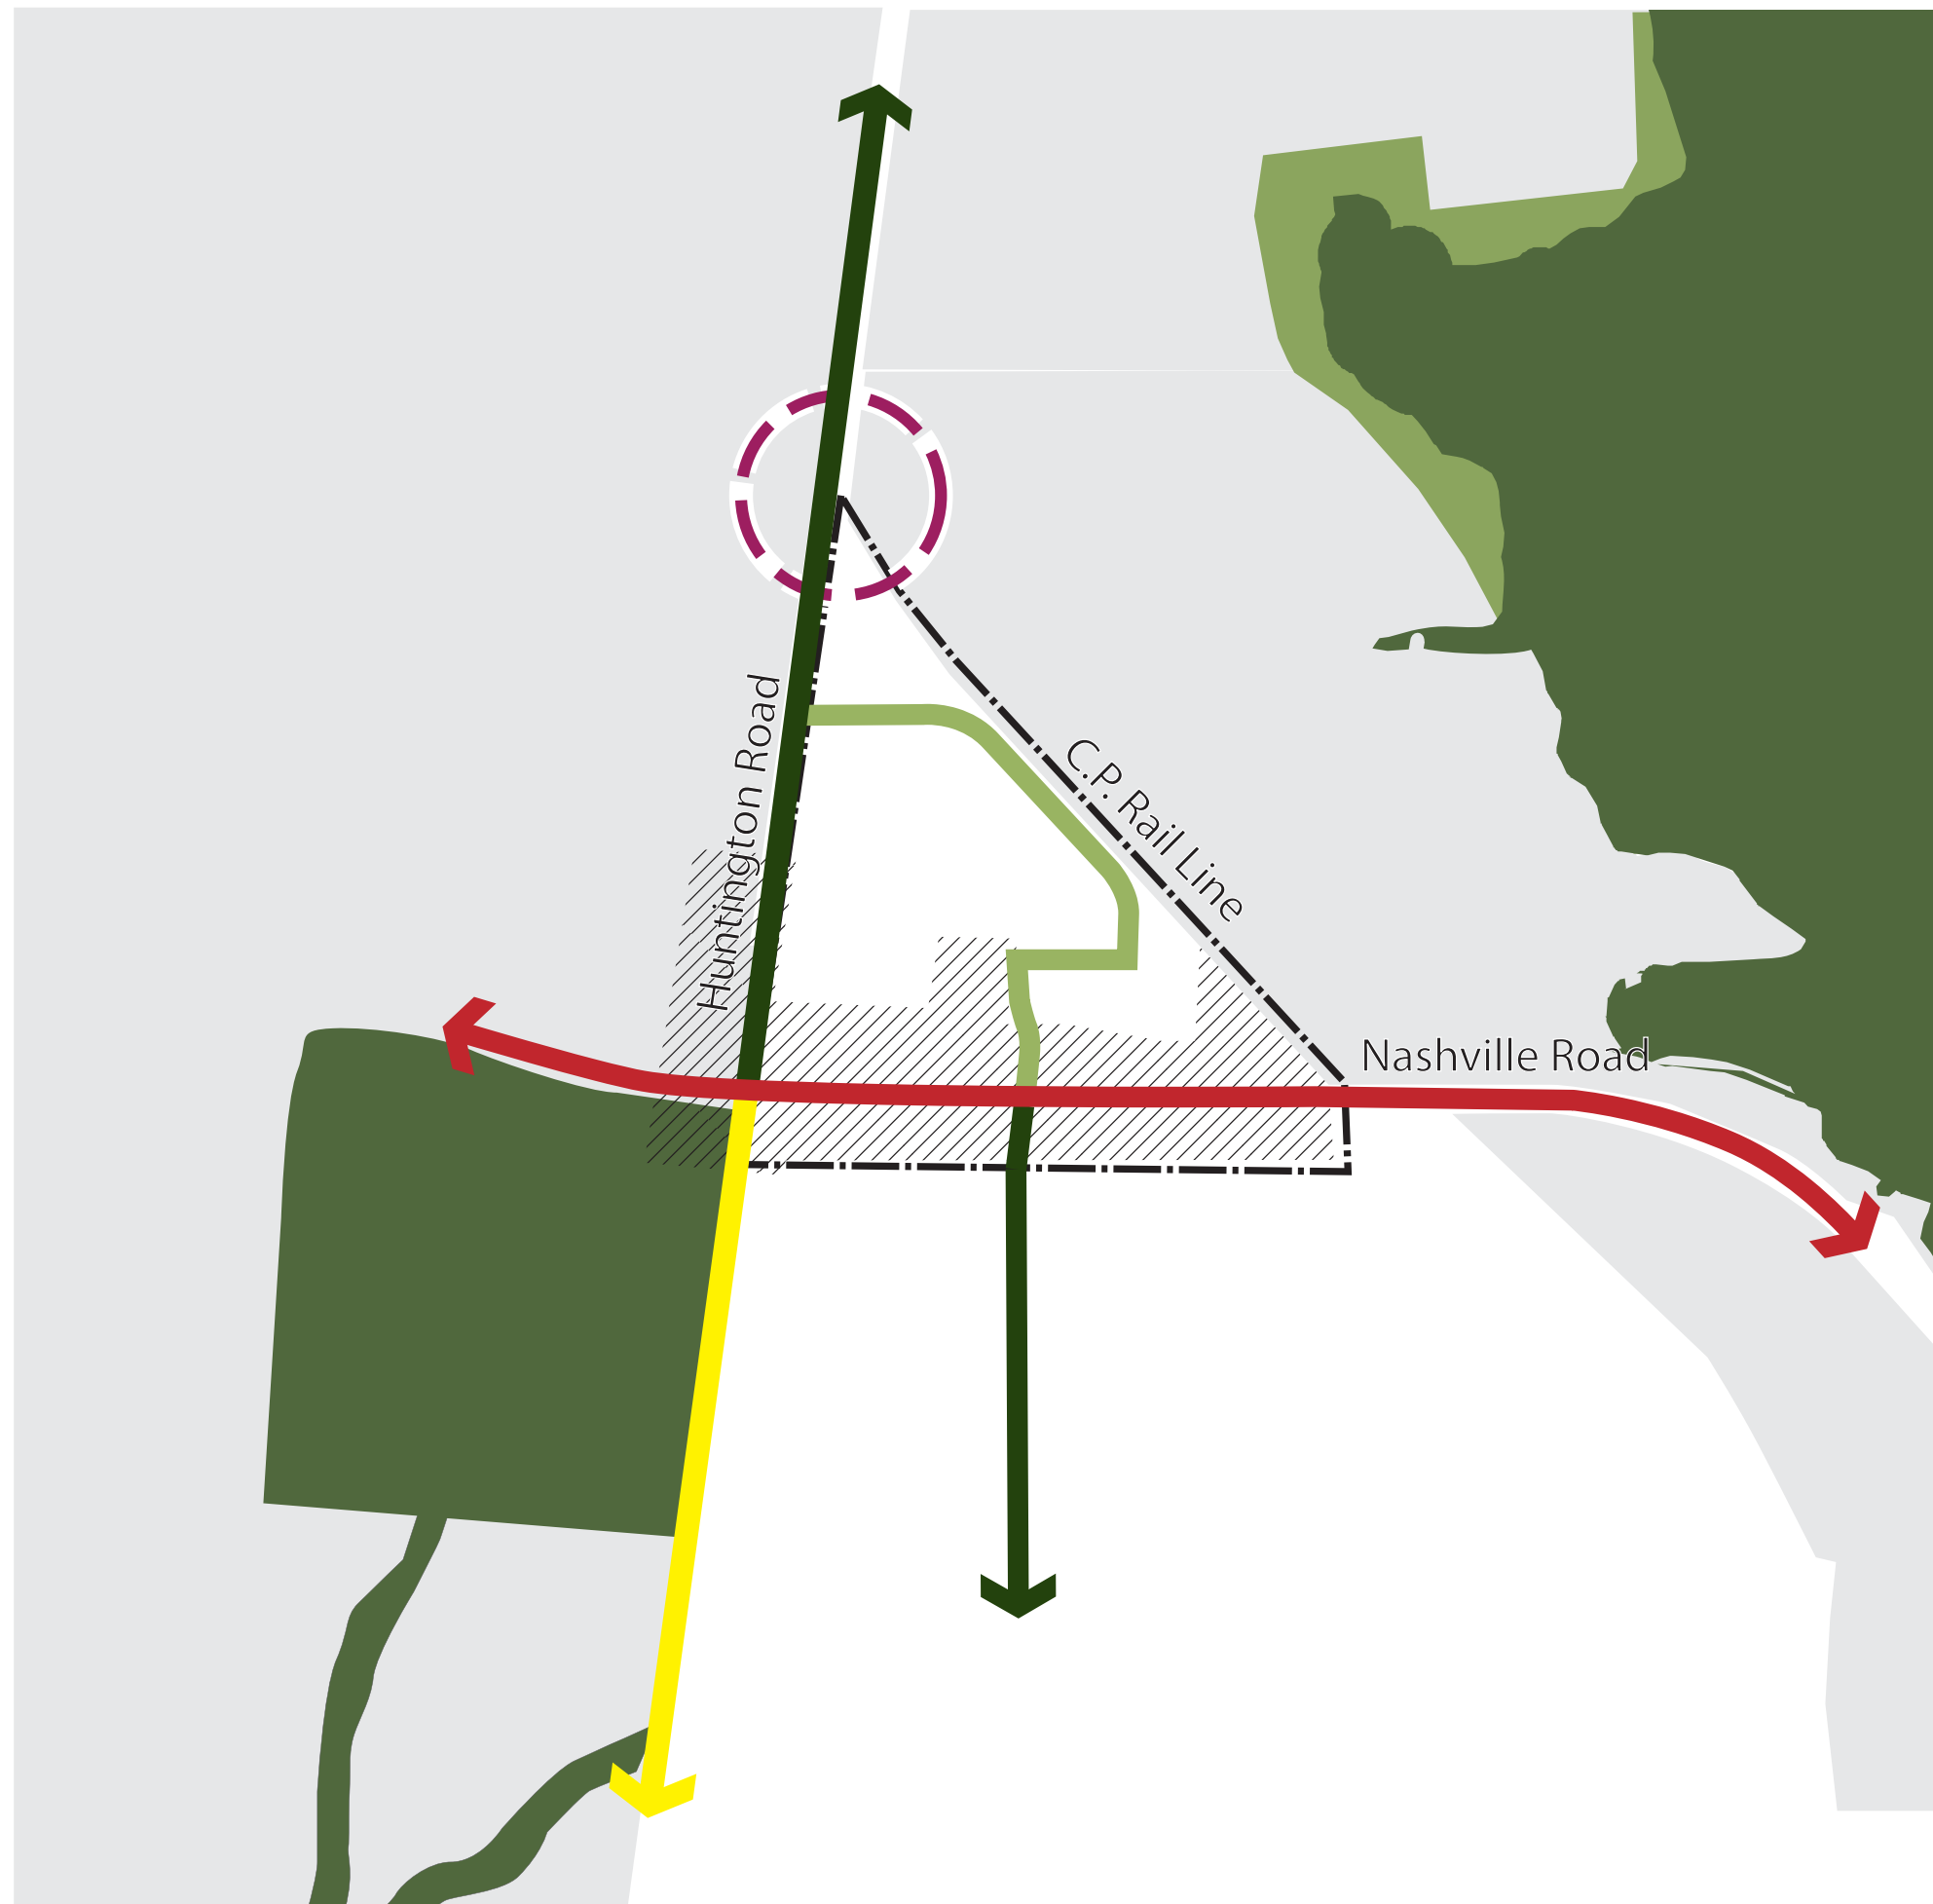

Streets

Village of Nashville

- Major Arterial Road (Regional)
- Minor Arterial Road (35 m)
- Major Collector Road (30 m)
- Minor Collector Road (26 m)
- Local Road
- Railway Crossing Improvements
- Secondary Plan Area Boundary
- Natural Areas
- Agricultural
- Lands Subject to KN Heritage Conservation District Plan

Streets

Huntington Road Community

- Minor Arterial Road (35 m)
- Major Collector Road (30 m)
- Minor Collector Road (26 m)
- Local Road
- Secondary Plan Area Boundary
- GTA West Transportation Corridor Protection Area Boundary
- GTA West Transportation Corridor Protection Area
- Natural Areas
- Agricultural

SCHEDULE D3
Streets
 Kipling Avenue Community

-  Minor Arterial Road (35 m)
-  Minor Collector Road (26 m)
-  Local Road
-  Secondary Plan Area Boundary
-  Natural Areas
-  Agricultural

September 2010