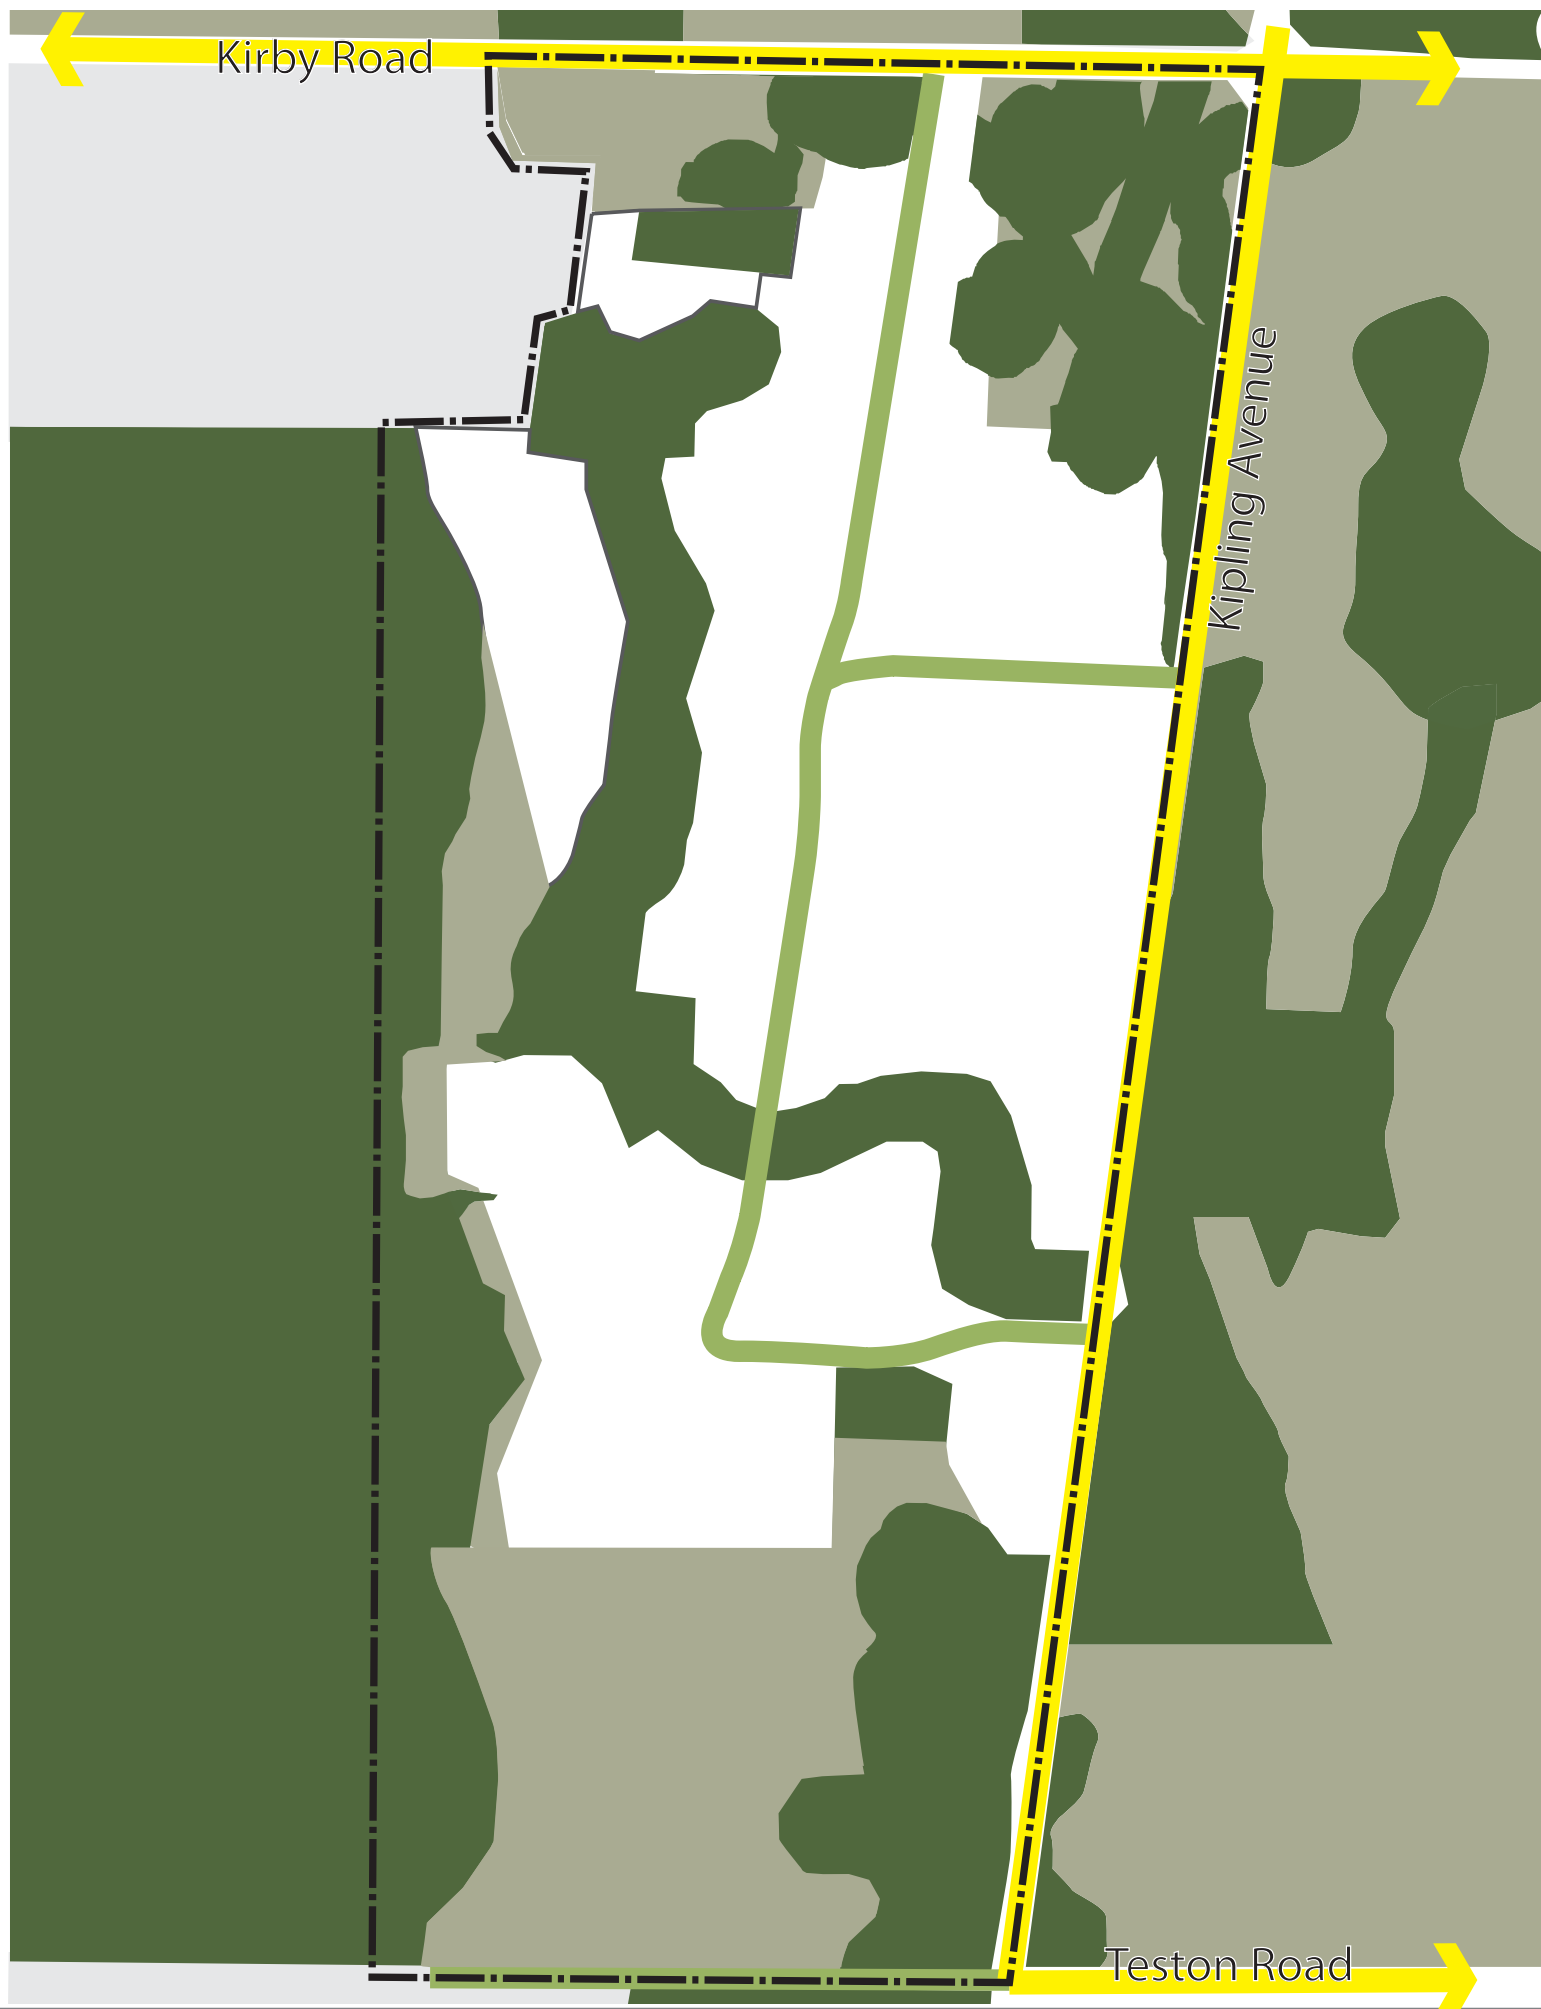

Streets

Village of Nashville

- Major Arterial Road (Regional)
- Minor Arterial Road (35 m)
- Major Collector Road (30 m)
- Minor Collector Road (26 m)
- Local Road
- Railway Crossing Improvements
- Secondary Plan Area Boundary
- Natural Areas
- Agricultural
- Lands Subject to KN Heritage Conservation District Plan

Streets

Huntington Road Community

- Minor Arterial Road (35 m)
- Major Collector Road (30 m)
- Minor Collector Road (26 m)
- Local Road
- Secondary Plan Area Boundary
- GTA West Transportation Corridor Protection Area Boundary
- GTA West Transportation Corridor Protection Area
- Natural Areas
- Agricultural

SCHEDULE D3
Streets
 Kipling Avenue Community

-  Minor Arterial Road (35 m)
-  Minor Collector Road (26 m)
-  Local Road
-  Secondary Plan Area Boundary
-  Natural Areas
-  Agricultural

September 2010