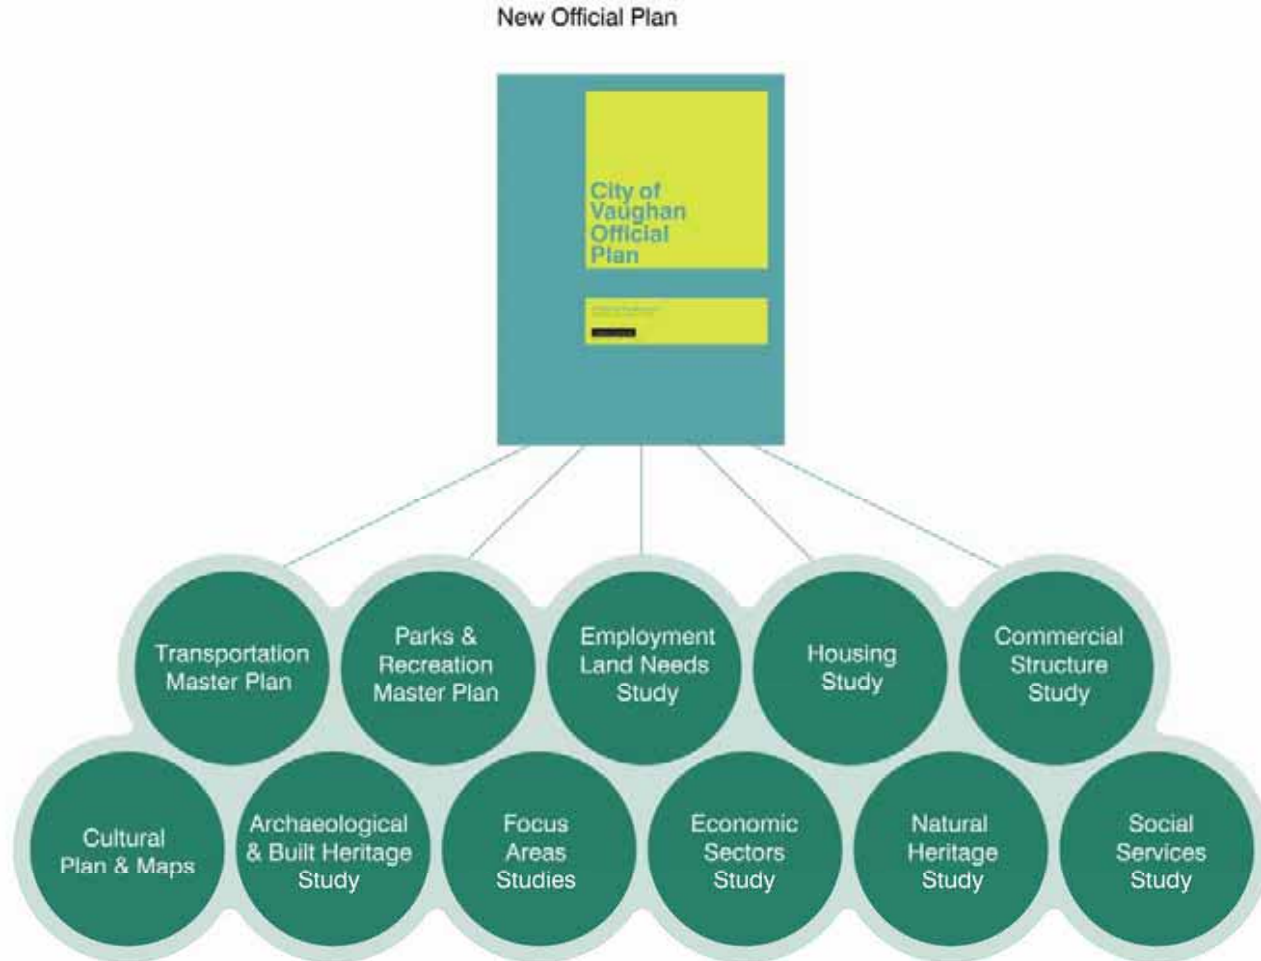

# The Official Plan is part of the City's Growth Management Strategy

Strategic Plan

New Official Plan

Environmental Master Plan

# It is part of a comprehensive exercise

# The Official Plan prescribes how growth will be accommodated across the entire City

What is an  
Official Plan?

It directs change to where it is appropriate

What is an  
Official Plan?

It protects places where major change  
is not desirable

# It does this by directing specific activities to specific places

Residential

Mixed Uses

Employment

Retail

Parks

Countryside

What is an  
Official Plan?