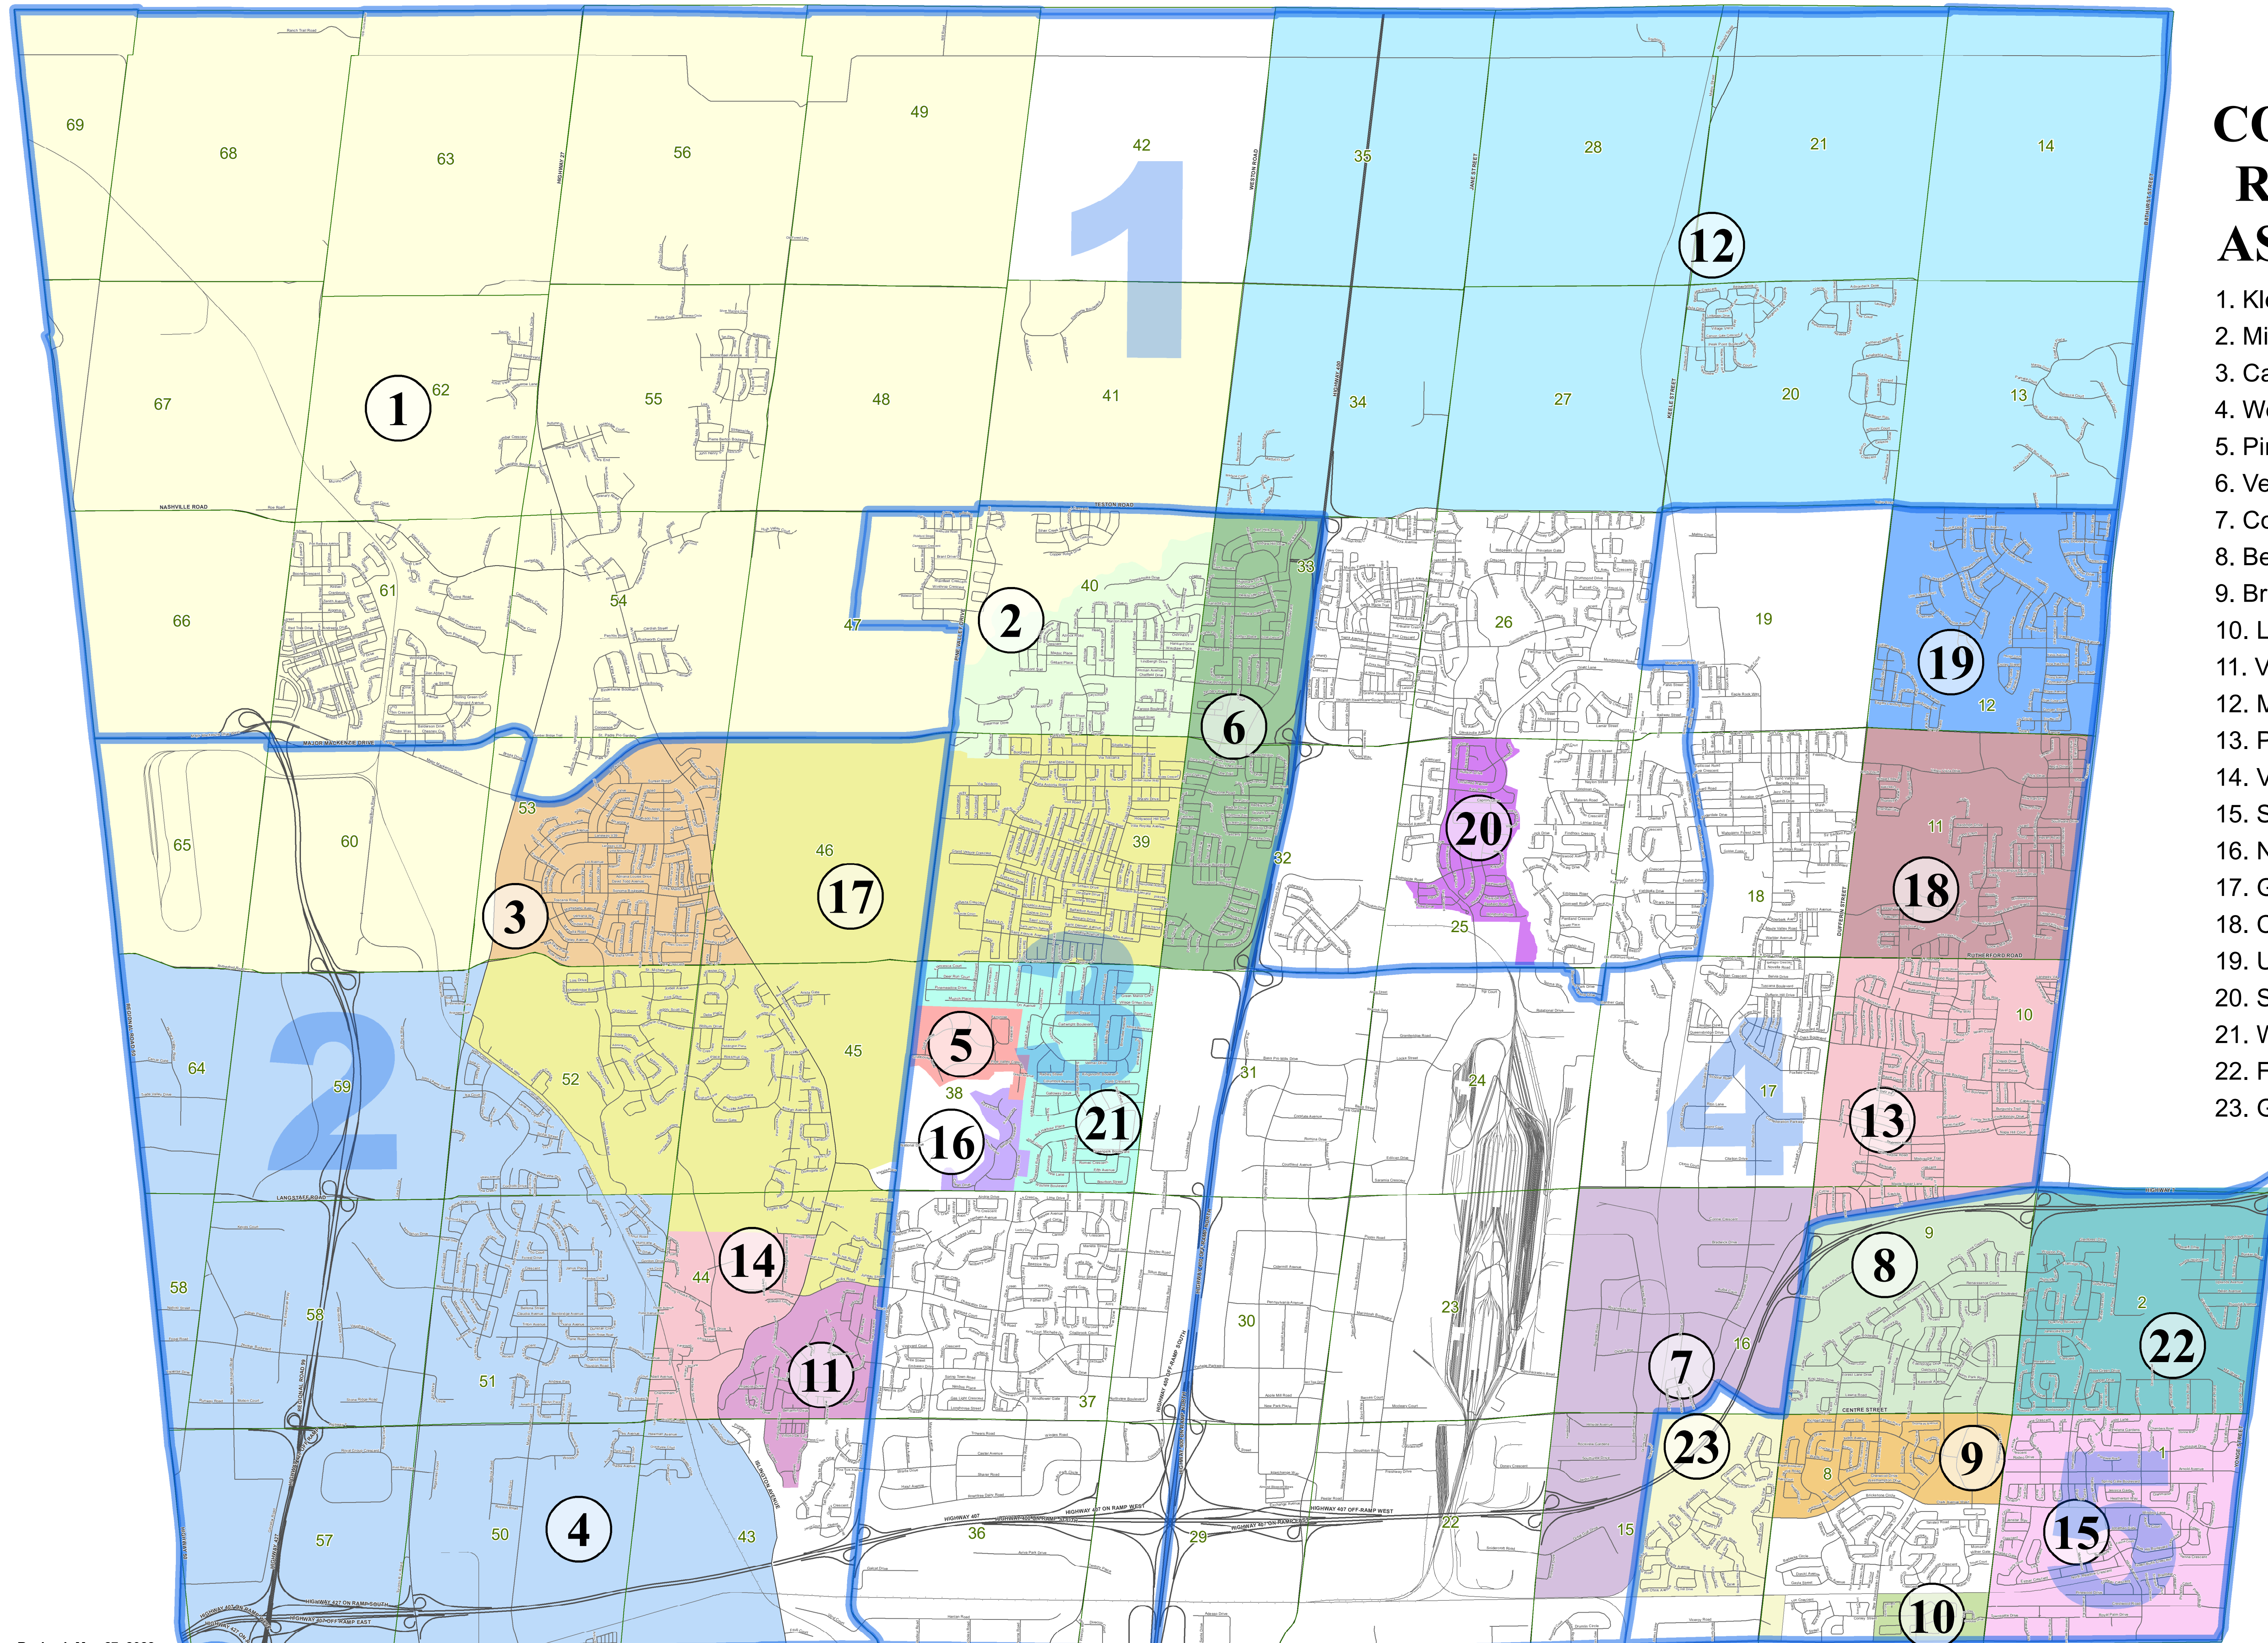

COMMUNITY & RATEPAYERS ASSOCIATIONS

- 1. Kleinburg & Area
- 2. Millwood Woodend
- 3. Carrying Place / Sonoma
- 4. West Woodbridge Homeowners
- 5. Pinewood Estates
- 6. Vellore Woods
- 7. Concord West
- 8. Beverley Glen
- 9. Brownridge
- 10. Lakeview Estates
- 11. Vaughanwood
- 12. MacKenzie Ridge
- 13. Preserve Thornhill Woods
- 14. Village of Woodbridge
- 15. Springfarm
- 16. National Estates
- 17. Greater Woodbridge
- 18. Carrville Mills
- 19. Upper Thornhill & Area Community
- 20. South Maple
- 21. Weston Downs
- 22. Flamingo
- 23. Glen Shields

-  Ward Boundaries
-  Block Boundaries

Revised: May 27, 2022