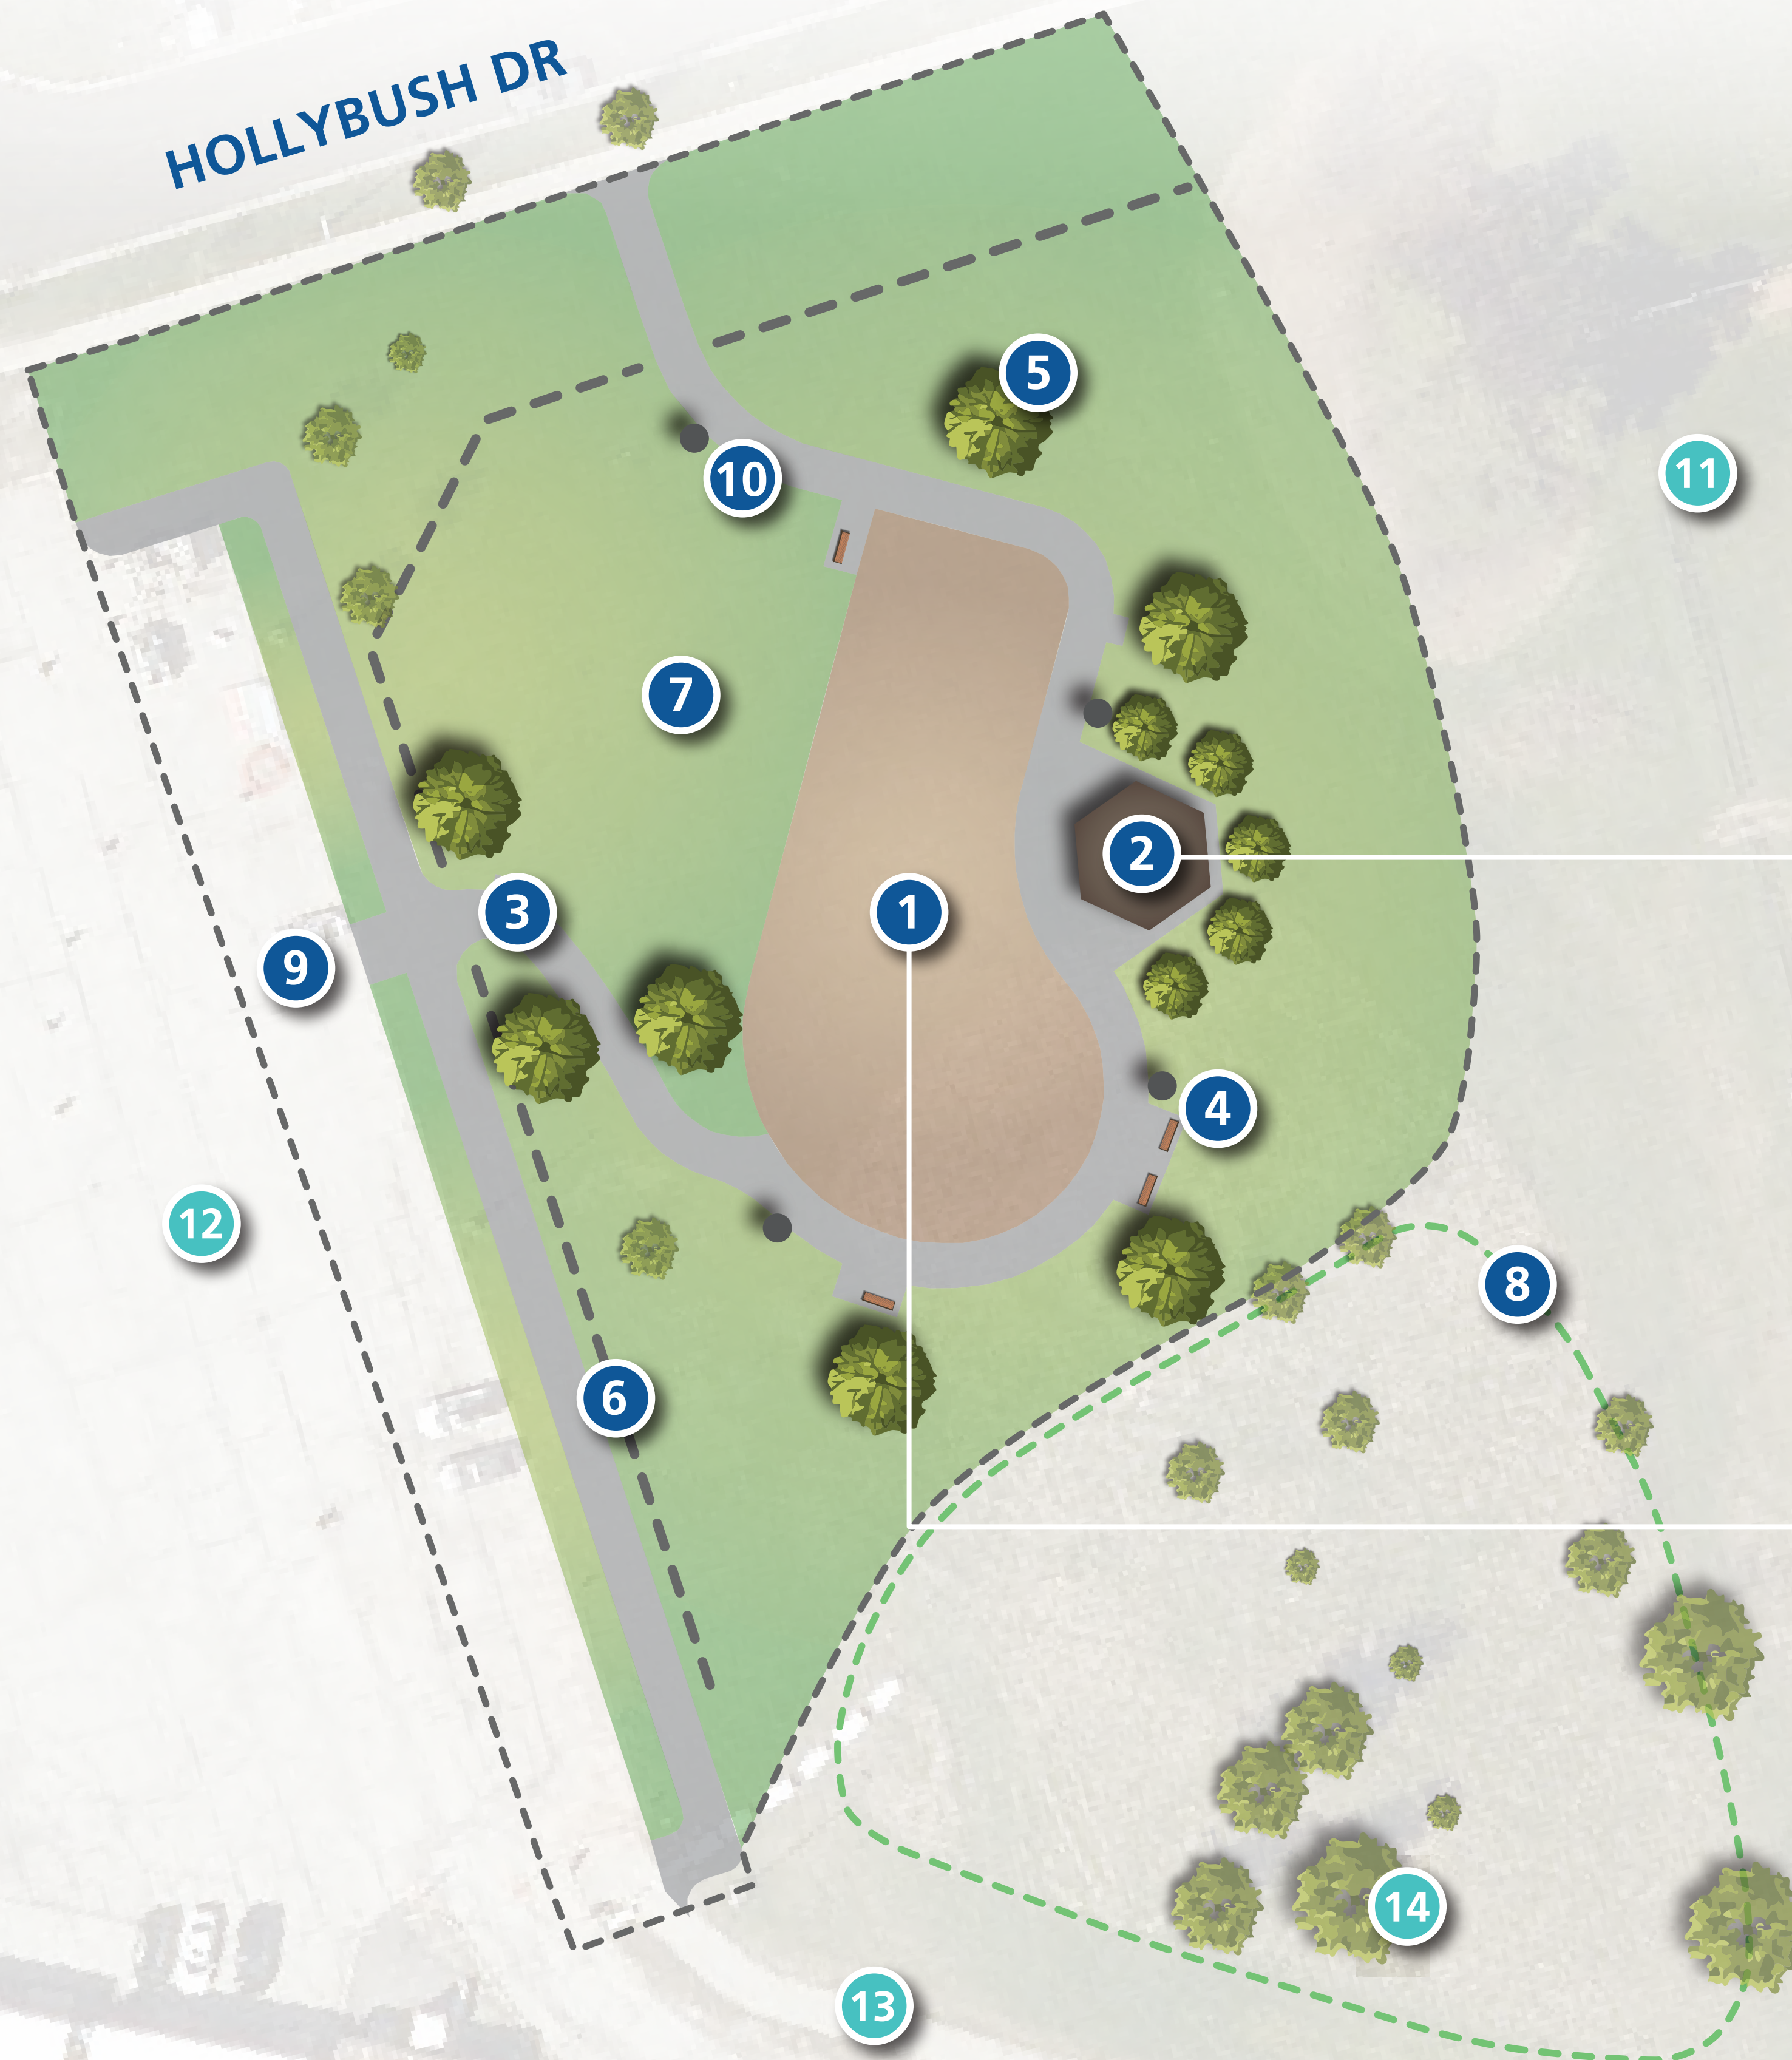

Sports Village Park

New playground and shade structure design

- 1 new playground equipment
- 2 new shade structure
- 3 new asphalt pathway
- 4 new benches
- 5 new trees
- 6 decorative metal fence
- 7 open green space
- 8 revised naturalized area
- 9 accessible parking spaces
- 10 new pathway lighting
- 11 existing baseball diamond
- 12 existing parking lot
- 13 existing asphalt pathway
- 14 existing tree

KEY PLAN

Sports Village Park

Pathway and bocce court improvements

KEY PLAN

- 1 new asphalt pathway
- 2 new bocce court rubber surface
- 3 new pathway lighting
- 4 existing bocce court
- 5 existing baseball diamond
- 6 existing concrete skate trail/pathway
- 7 existing park pathway
- 8 existing volleyball courts
- 9 existing parking lot
- 10 Villa Giardino