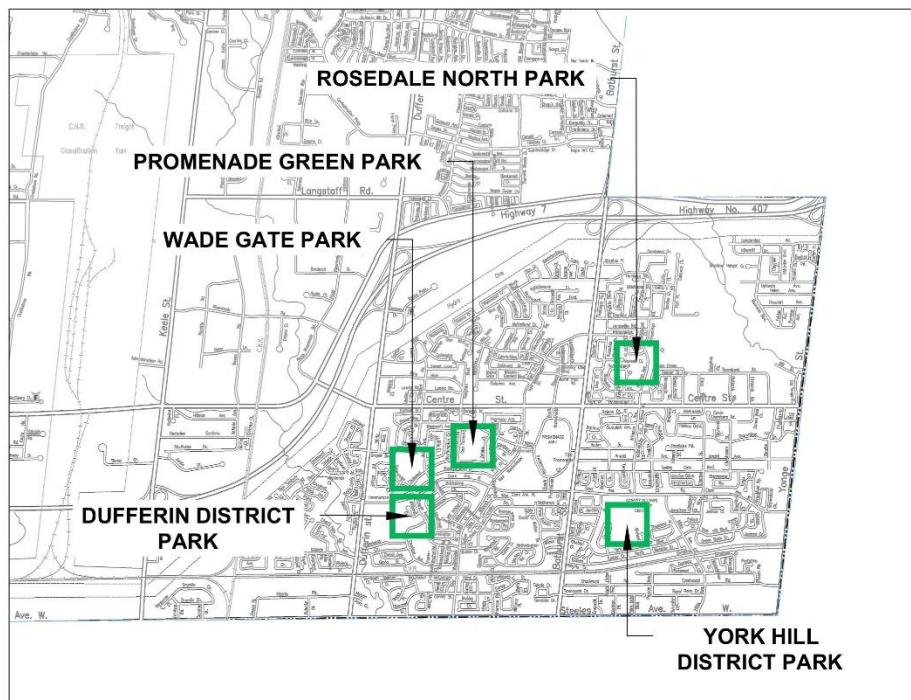

Disruption Alert

Temporary tennis court closures: Dufferin District Park, Promenade Green Park, Rosedale North Park, Wade Gate Park and York Hill District Park

Effective Wednesday, Sept. 13 to Tuesday, Sept. 19

Pickleball play is coming to Ward 5! Existing tennis courts at five community facilities will be retrofitted in September. To safely complete line painting work, the tennis courts at the following sites will be closed to the public from **Wednesday, Sept. 13 to Tuesday, Sept. 19**:

- **Dufferin District Park (1441 Clark Ave.)**
- **Promenade Green Park (25 Carl Tennen St.)**
- **Rosedale North Park (350 Atkinson Ave.)**
- **Wade Gate Park (151 Wade Gate)**
- **York Hill District Park (330 York Hill Blvd.)**

Signage will be in place to advise the community of the closures. Please note that these dates may be subject to change depending on weather conditions.

We appreciate your patience and apologize for any inconvenience.

For more information, contact Service Vaughan at 905-832-2281 or service@vaughan.ca. To reach the contact centre after hours, call the dispatch office at 905-832-2281 and press 0.