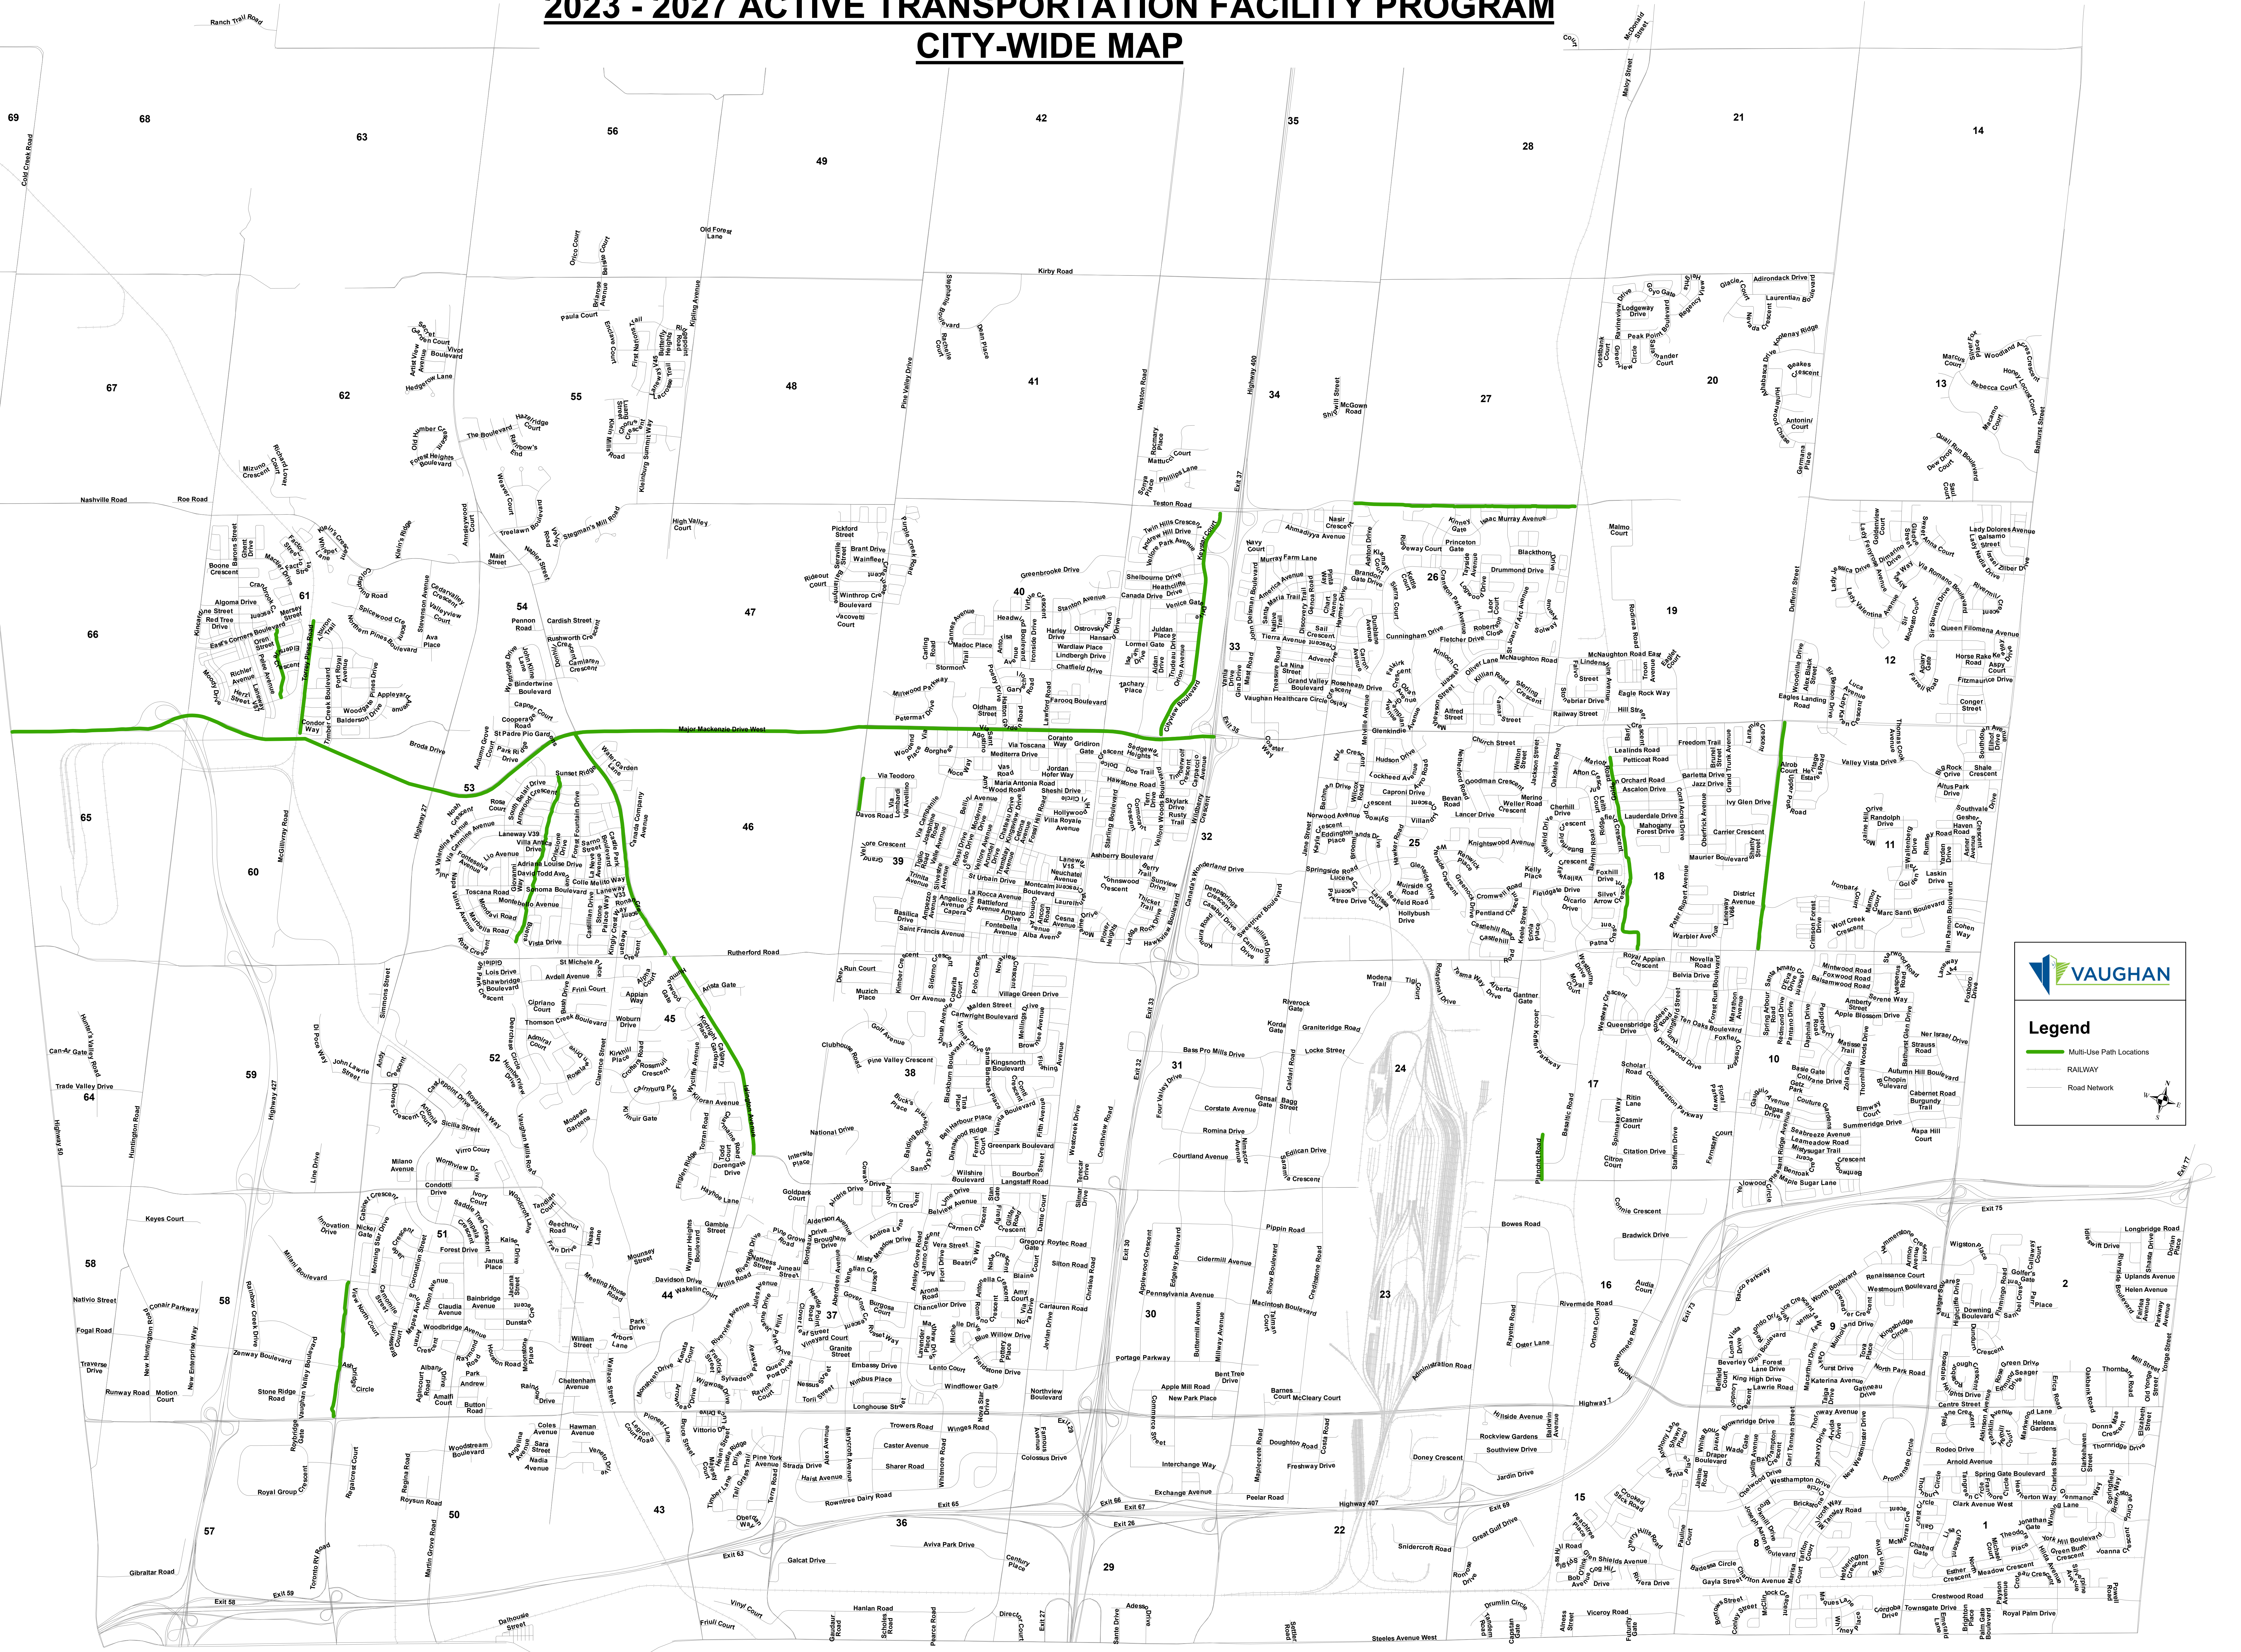

2023 - 2027 ACTIVE TRANSPORTATION FACILITY PROGRAM

CITY-WIDE MAP

Legend

- Multi-Use Path Locations
- RAILWAY
- Road Network