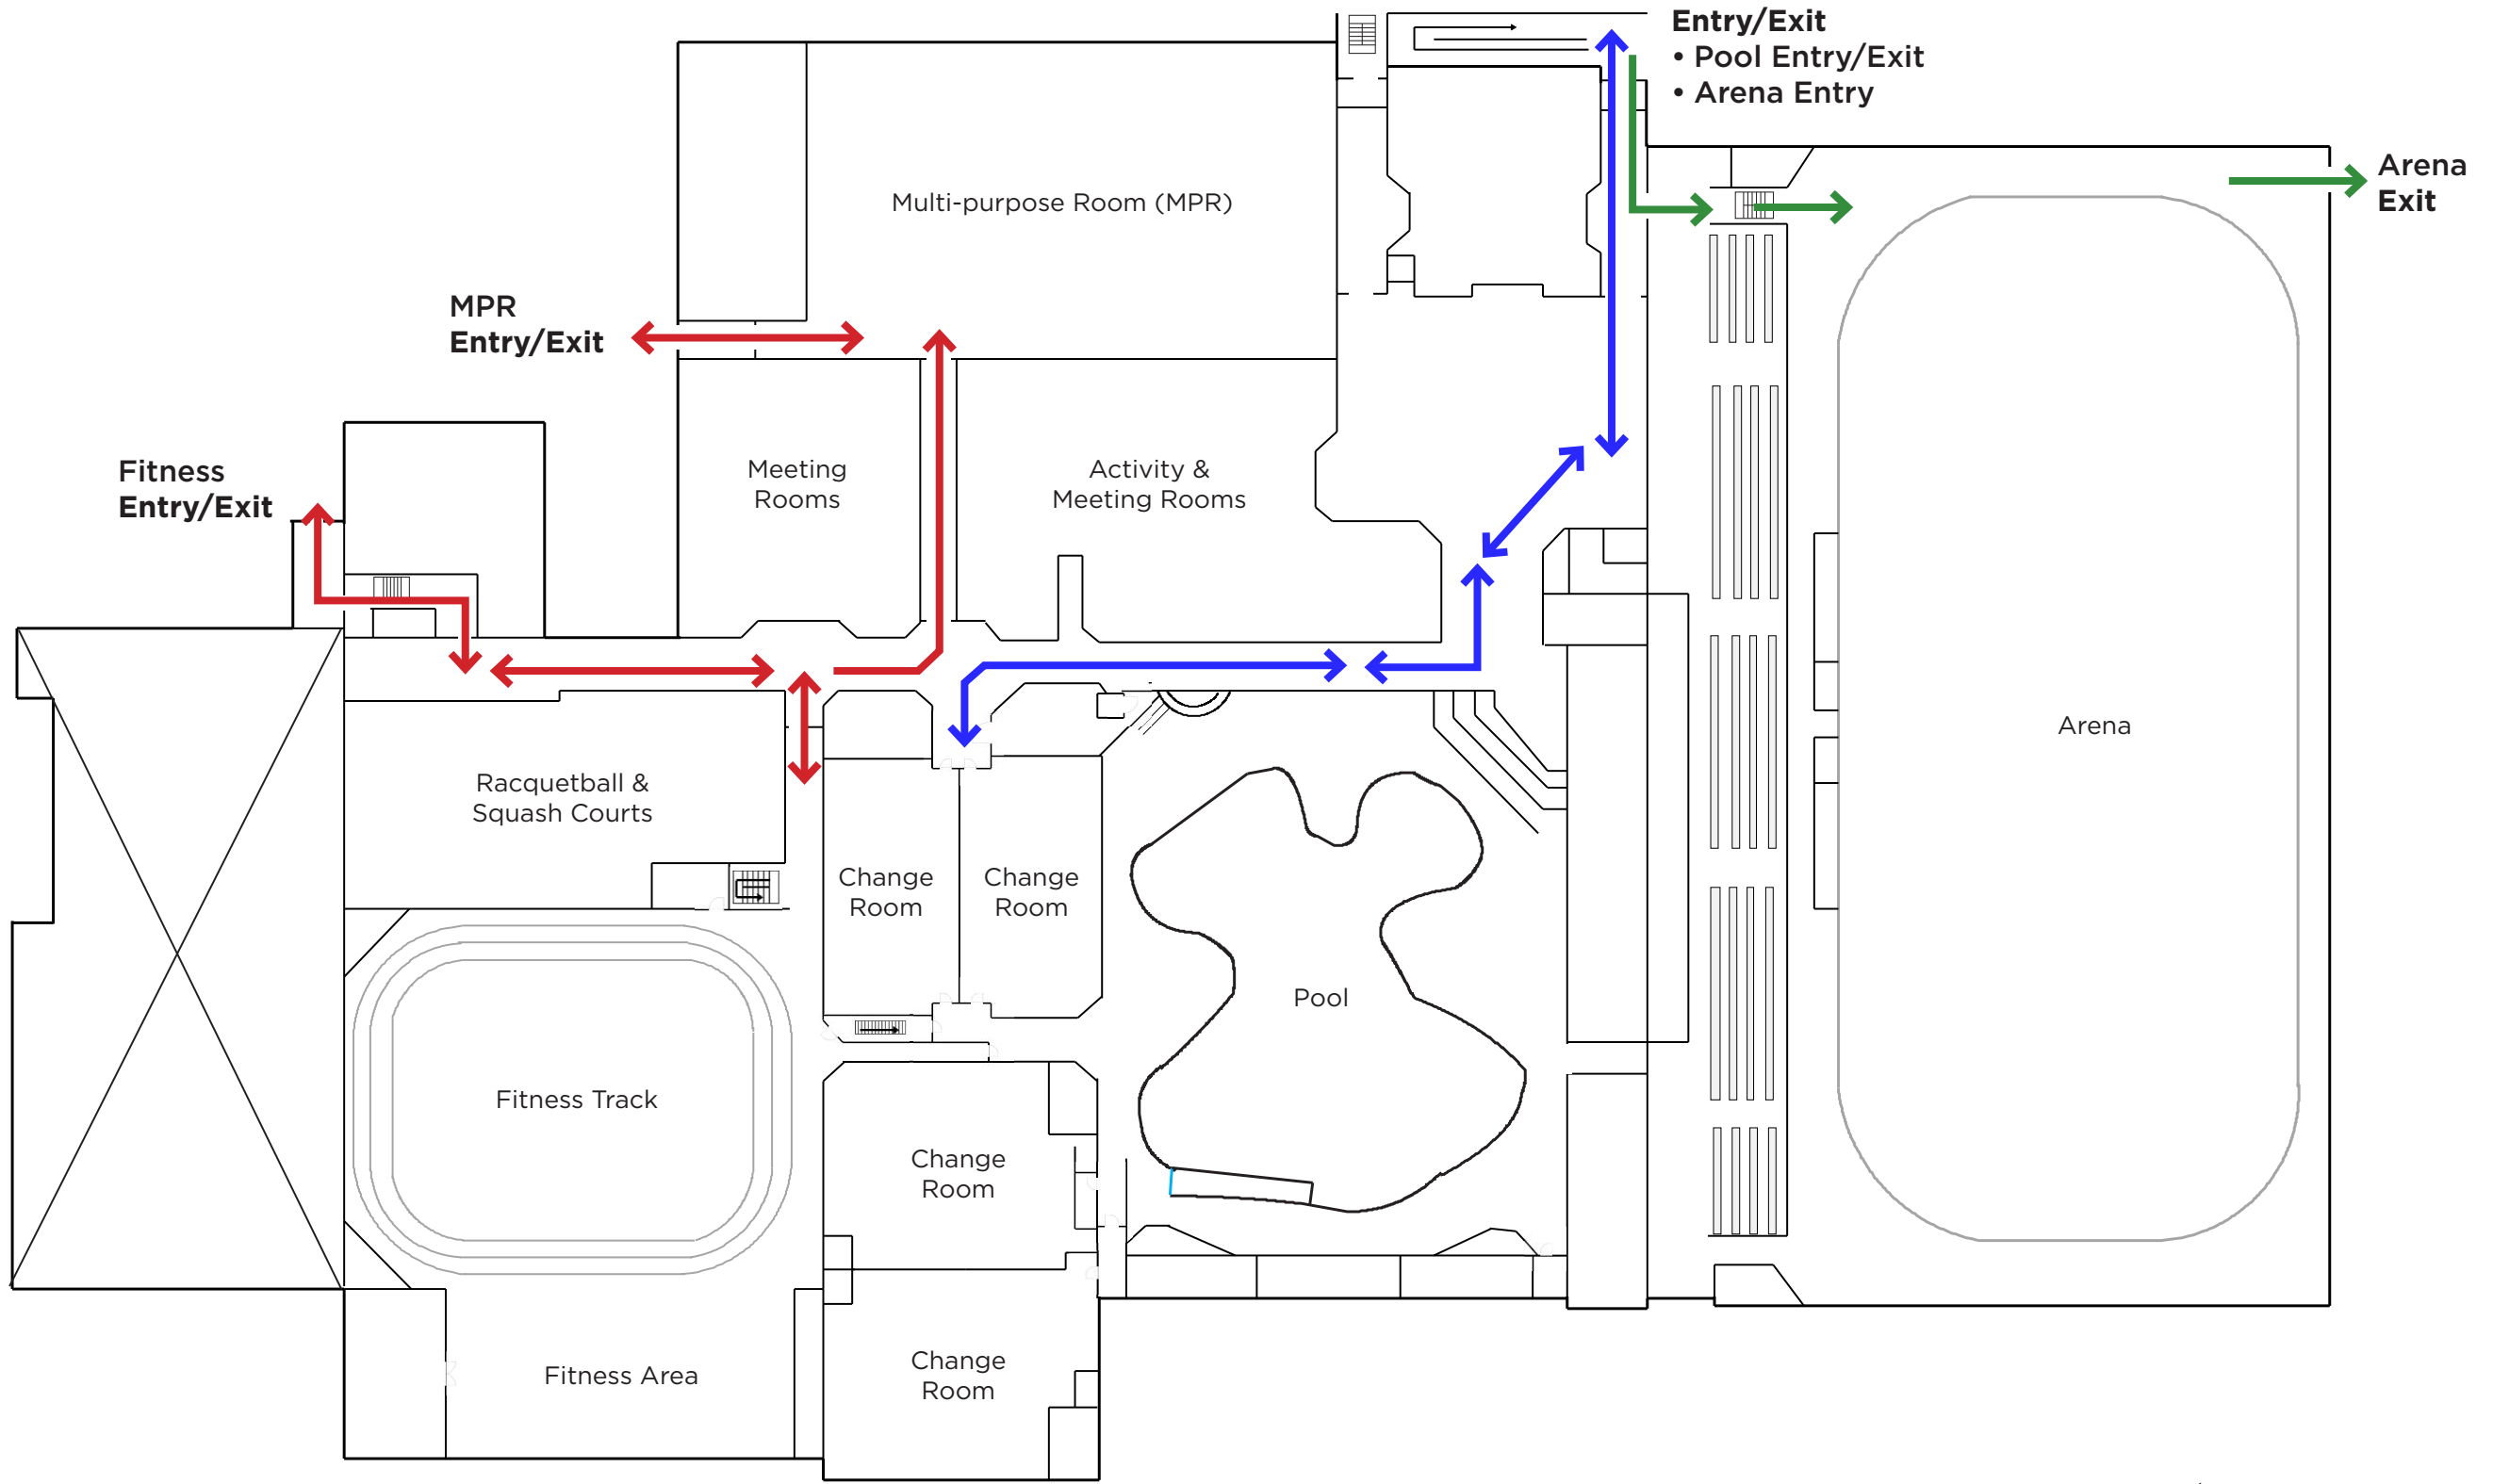

# Garnet A. Williams Community Centre Traffic Flow

## Legend

- Arena
- Pool
- Fitness

For reference only. Graphical representation as of November 19, 2020.