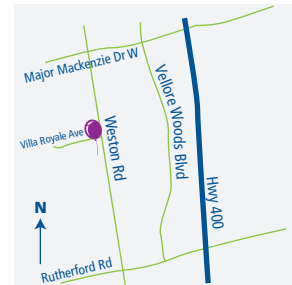

Time to Party

Hope to see you there!

We're having a _____

Date _____

to celebrate _____

Time _____

Please RSVP to _____ by _____

Location
Vellore Village
Community Centre
1 Villa Royale Ave.
Woodbridge ON
905.832.8544