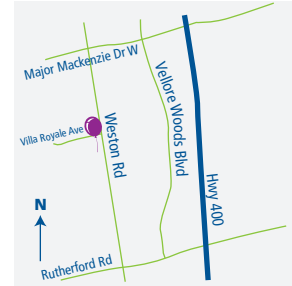

Time to Party

Hope to see you there!

We're having a _____

Date _____

to celebrate _____

Time _____

Please RSVP to _____ by _____

Location
Vellore Village
Community Centre
1 Villa Royale Ave.
Woodbridge ON
905.832.8544