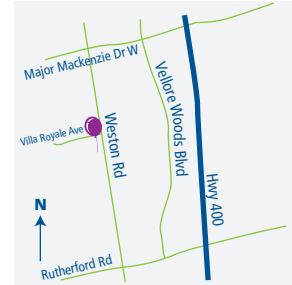

Time to Party

Hope to see you there!

We're having a _____

Date _____

to celebrate _____

Time _____

Please RSVP to _____ by _____

Location
Vellore Village
Community Centre
1 Villa Royale Ave.
Woodbridge ON
905.832.8544