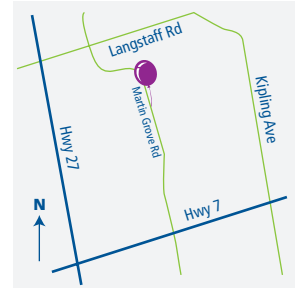

Time to Party

Hope to see you there!

We're having a _____

Date _____

to celebrate _____

Time _____

Please RSVP to _____ by _____

Location
Father E. Bulfon
Community Centre
8141 Martin Grove Rd.
Concord ON
905.832.8554