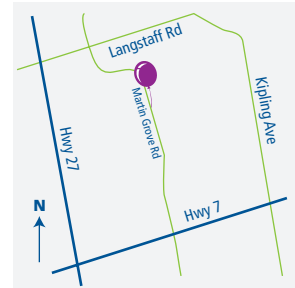

Time to Party

Hope to see you there!

We're having a _____

Date _____

to celebrate _____

Time _____

Please RSVP to _____ by _____

Location
Father E. Bulfon
Community Centre
8141 Martin Grove Rd.
Concord ON
905.832.8554