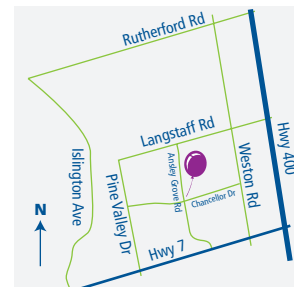

Time to Party

Hope to see you there!

We're having a _____

Date _____

to celebrate _____

Time _____

Please RSVP to _____ by _____

Location
Chancellor
Community Centre
350 Ansley Grove Rd.
Woodbridge ON
905.832.8620