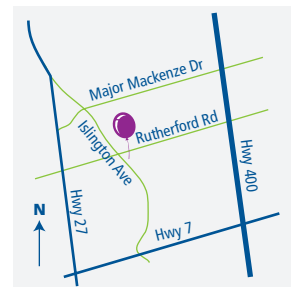

# Time to Party

Hope to see you there!

We're having a \_\_\_\_\_

Date \_\_\_\_\_

to celebrate \_\_\_\_\_

Time \_\_\_\_\_

Please RSVP to \_\_\_\_\_ by \_\_\_\_\_

**Location**  
**Al Palladini**  
Community Centre  
9201 Islington Ave.  
Woodbridge ON  
905.832.8564