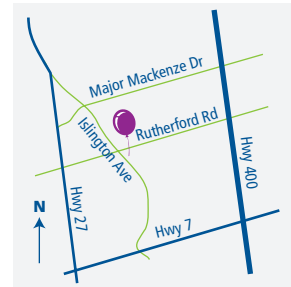

# Time to Party

Hope to see you there!

We're having a \_\_\_\_\_

Date \_\_\_\_\_

to celebrate \_\_\_\_\_

Time \_\_\_\_\_

Please RSVP to \_\_\_\_\_ by \_\_\_\_\_

**Location**  
**Al Palladini**  
Community Centre  
9201 Islington Ave.  
Woodbridge ON  
905.832.8564