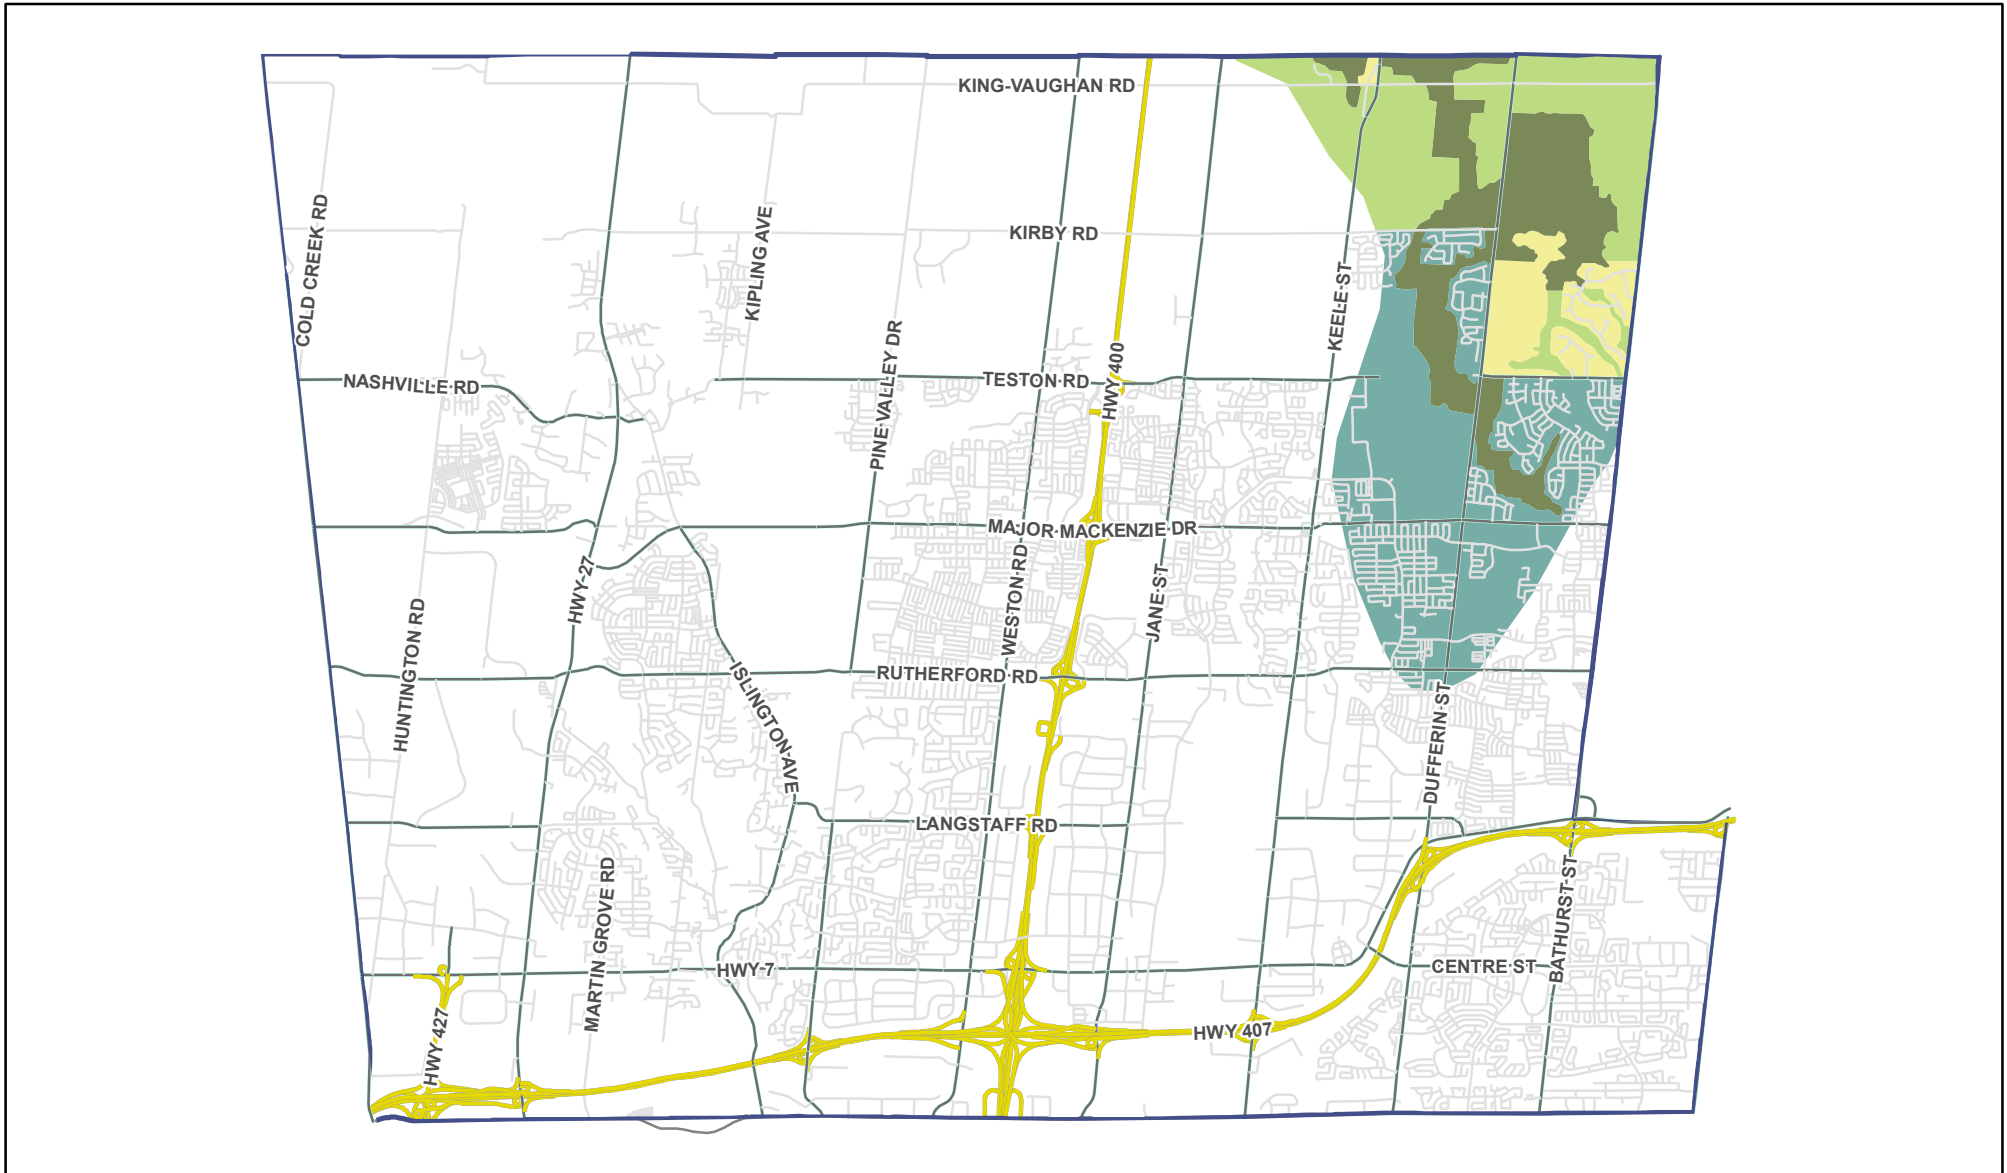

Zoning By-law 001-2021

Schedule B-6 | Oak Ridges Moraine Land Use

****DISCLAIMER:** This version of Schedule A mapping currently being updated and not reflective of changes made after October 13, 2021.

-  Oak Ridges Moraine Settlement Area
-  Oak Ridges Moraine Natural Core Area
-  Oak Ridges Moraine Natural Linkage Area
-  Oak Ridges Moraine Countryside

0 0.5 1 2
Kilometers