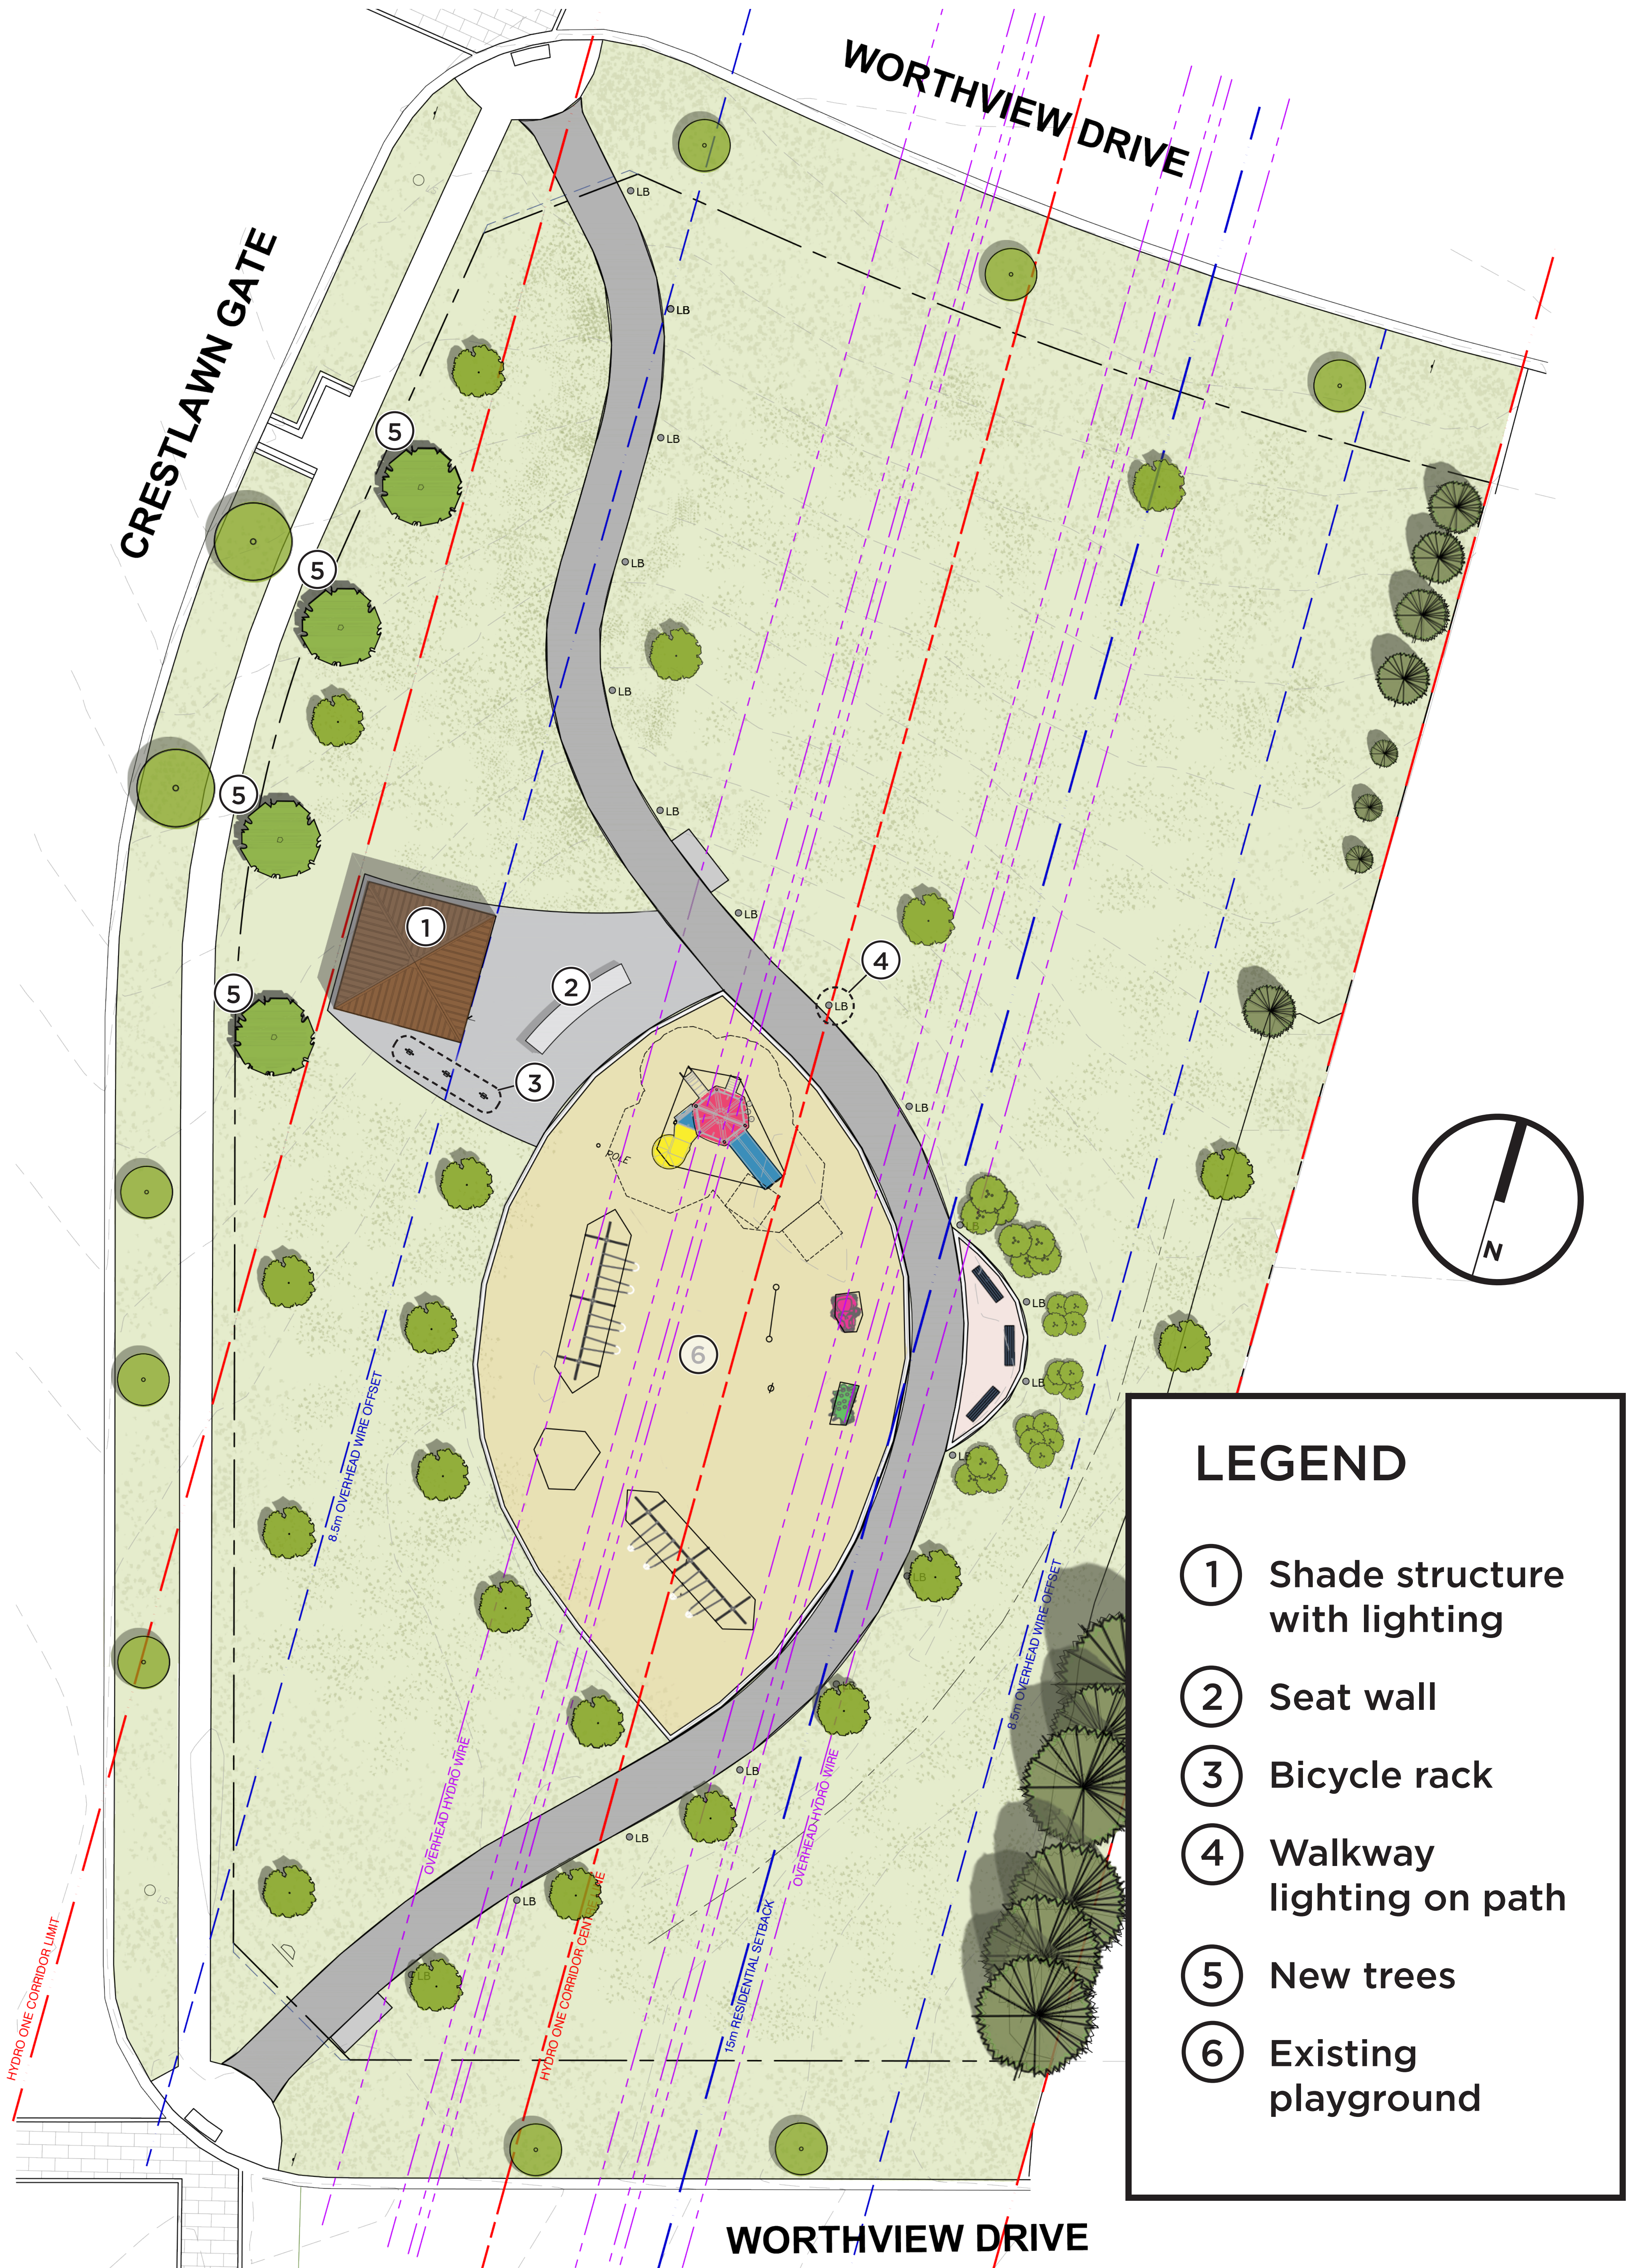

Crestlawn Park improvements

31 Crestlawn Gate

LEGEND

- ① Shade structure with lighting
- ② Seat wall
- ③ Bicycle rack
- ④ Walkway lighting on path
- ⑤ New trees
- ⑥ Existing playground