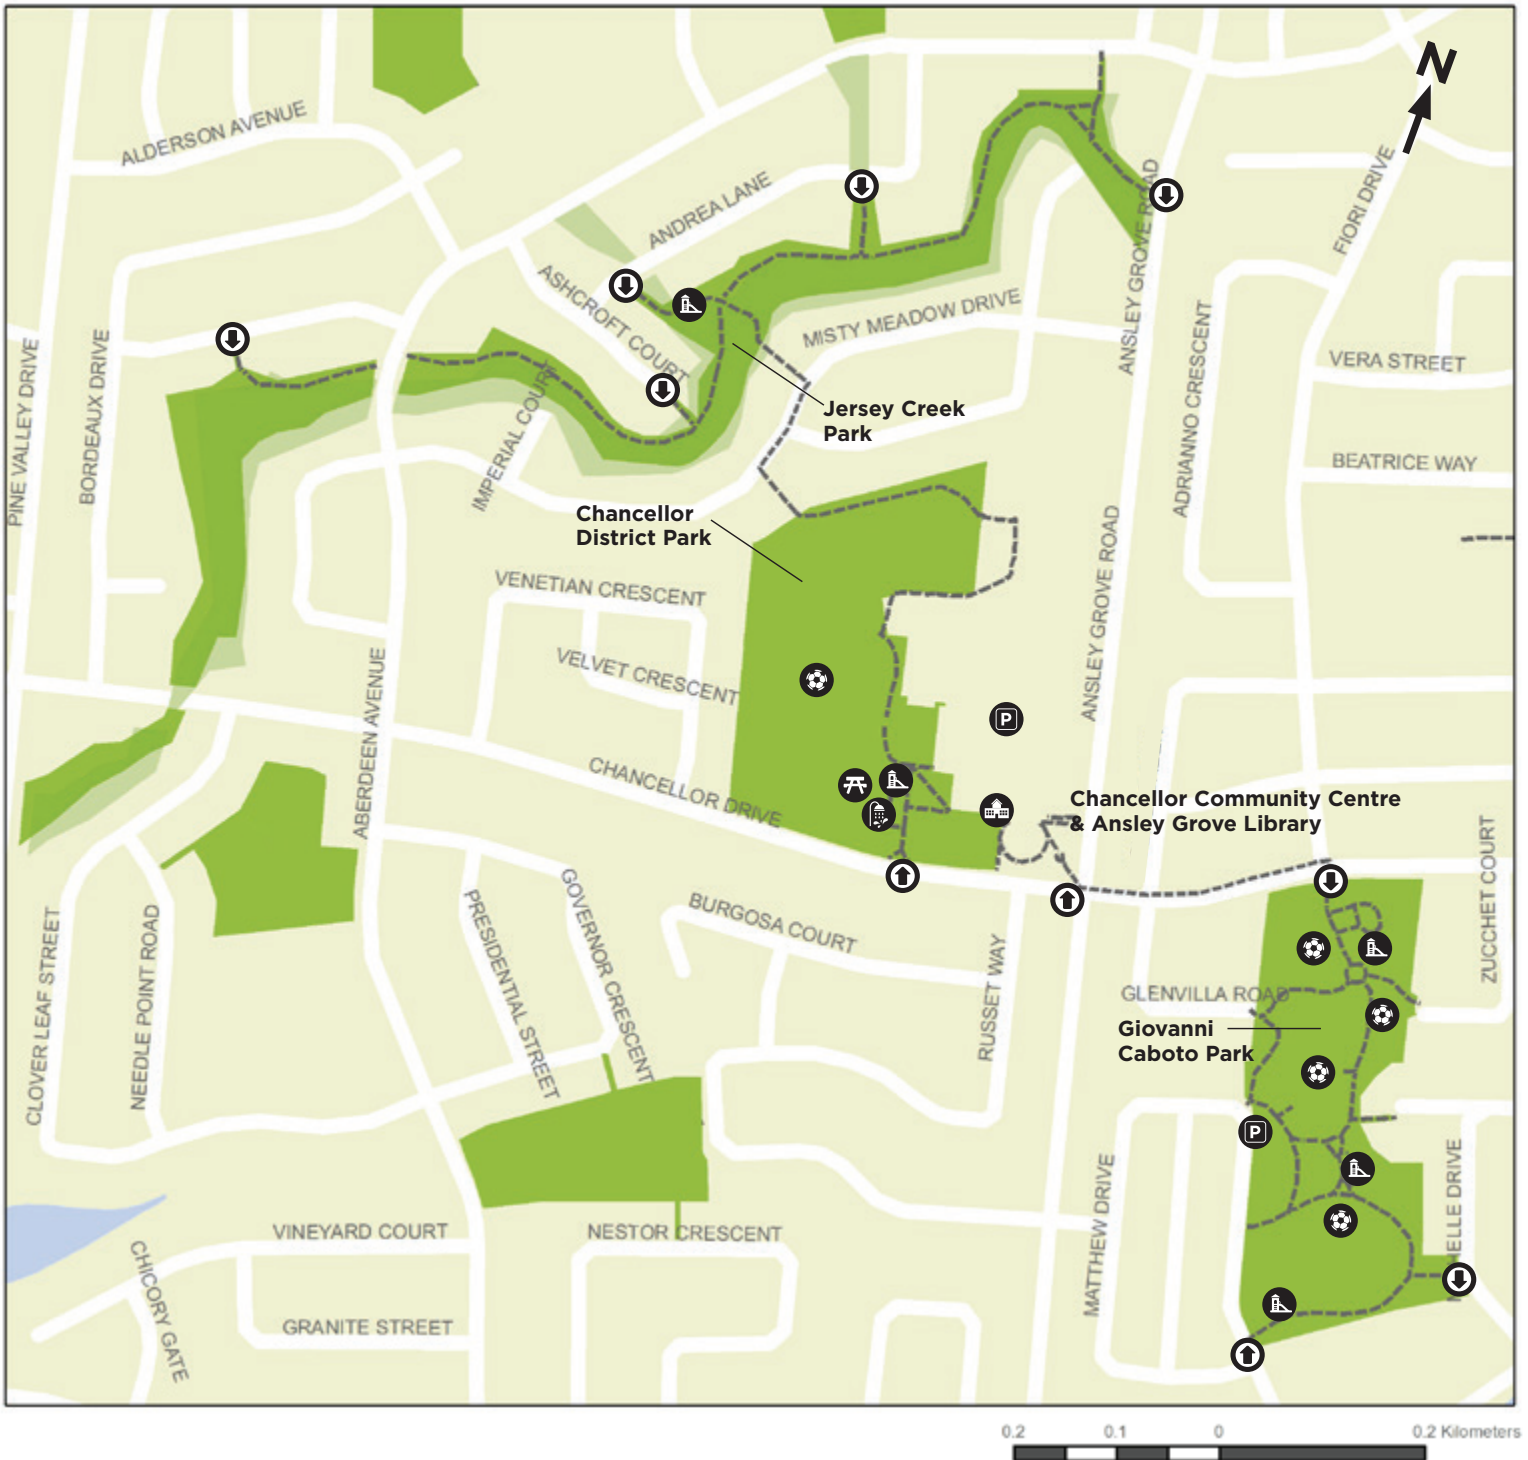

Jersey Creek

Neighbourhood Walk

Legend

- | | | | | |
|--------------|--------------|--------------------|------------------|-----------|
| Parking Lot | Access Point | Washroom | Public Building | Trail |
| Sports Field | Playground | Splash Pad | Picnic Area | Waterways |
| Park | Woodlot | Natural Open Space | Storm Water Pond | Waterbody |