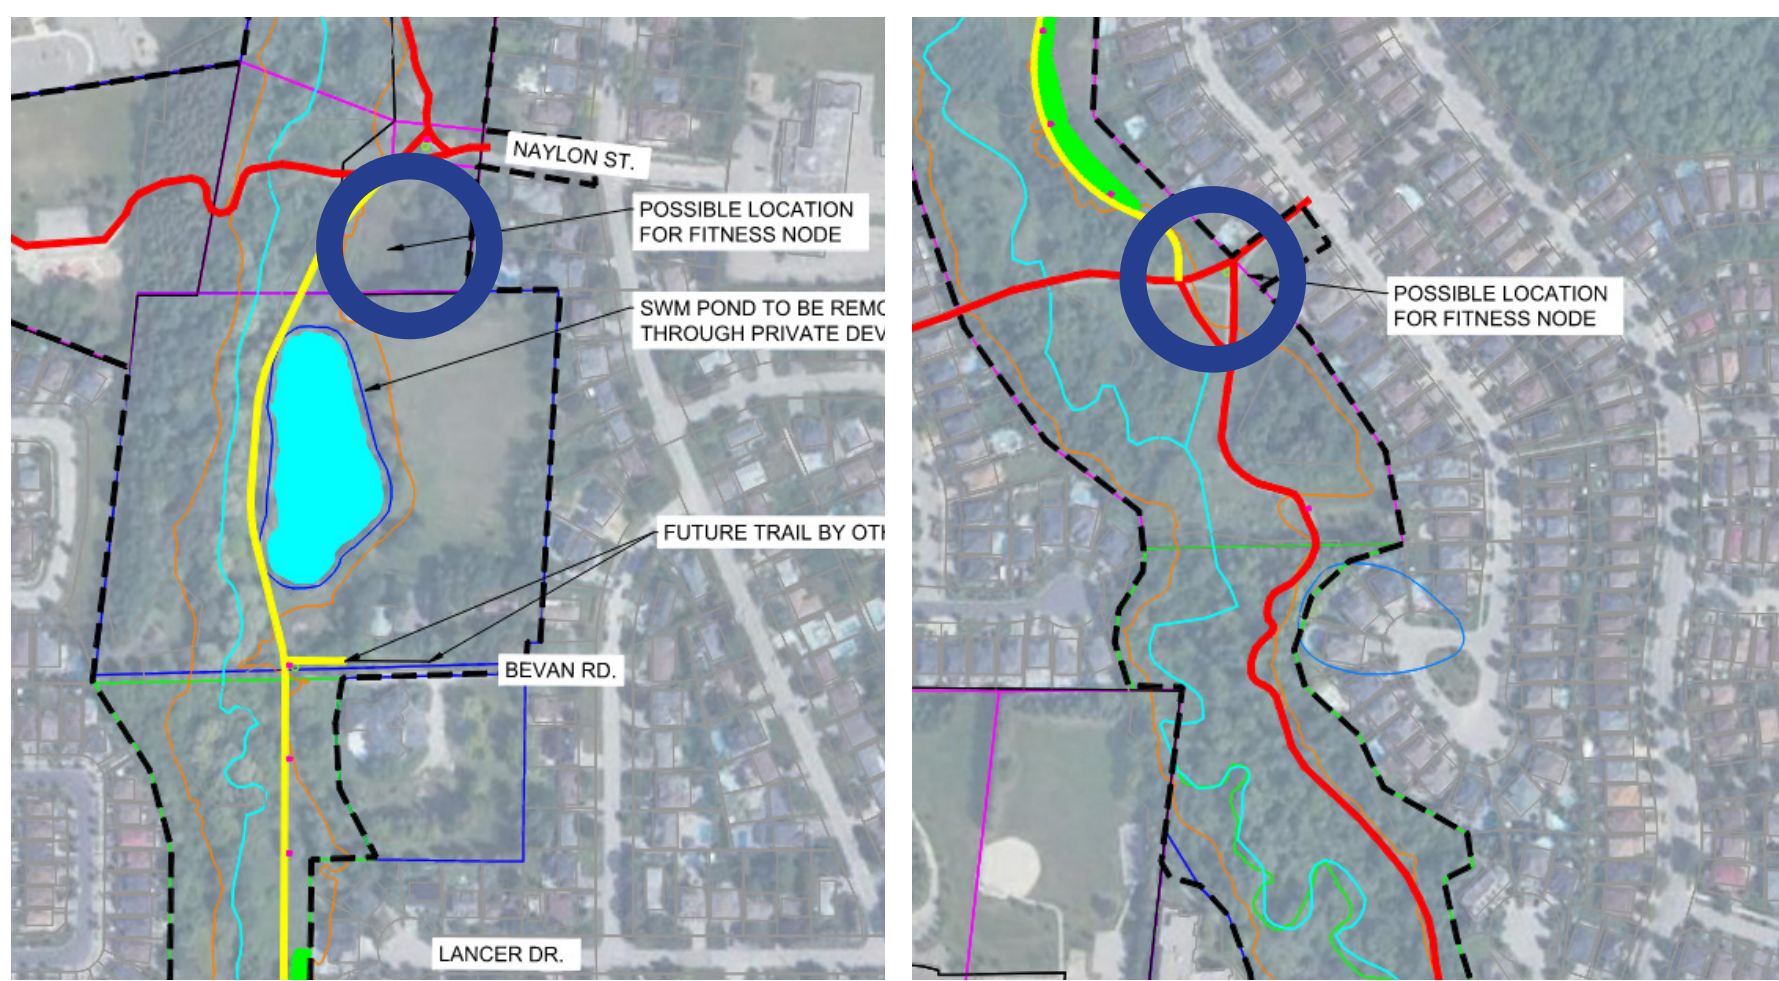

Fitness Node

Proposed Location Options

Possible locations for a Fitness Node.

Trekfit Mobile Application

Site signage will direct users to demonstration videos that provide examples of ways users of different skills and interests can participate.

Below are some examples from the Trekfit mobile app. The application provides various functions including:

1. Locating nearest Trekfit Park
2. Identifying list of equipments available in Trekfit Parks
3. Offers training videos based on your goals and fitness level

Photo example of workout programs

Photo example of exercise video demonstrations

Photos of Trekfit Circuit #4 (Source overall : Trekfit.ca)

Visit: vaughan.ca/BartleySmithTrail