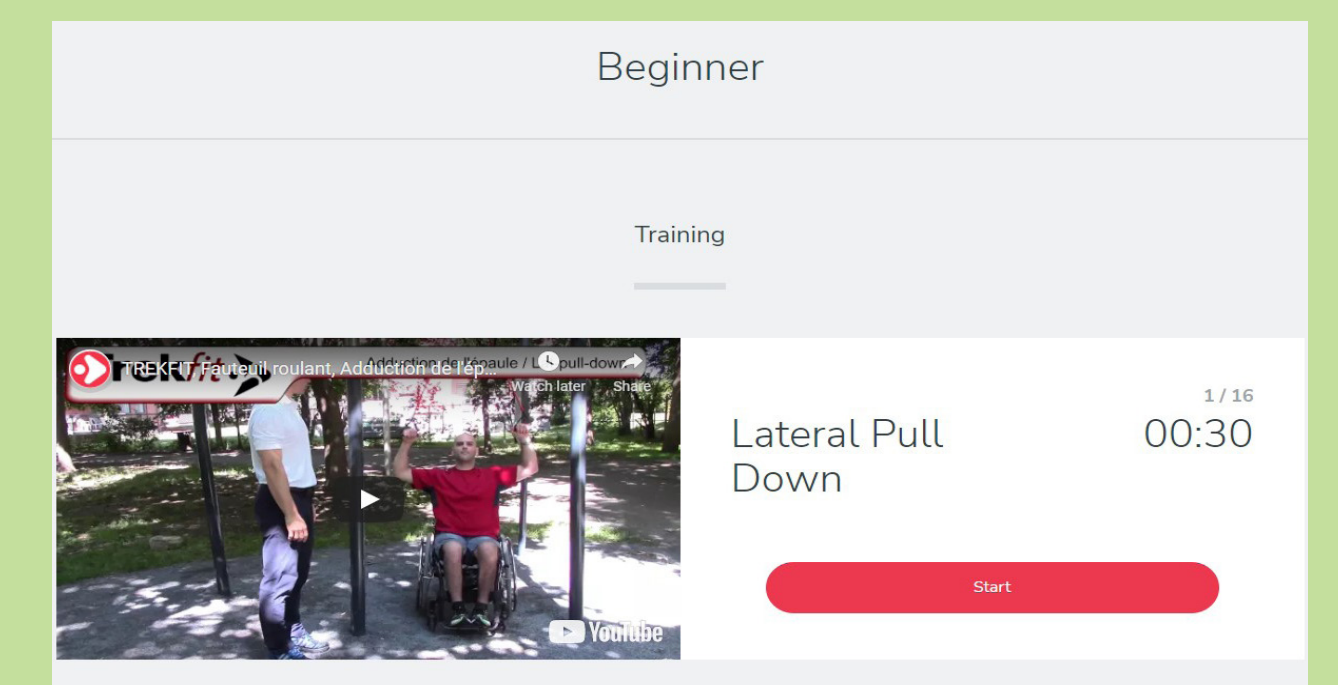

Fitness Node

Proposed Location Options

Possible locations for a Fitness Node.

Trekfit Mobile Application

Site signage will direct users to demonstration videos that provide examples of ways users of different skills and interests can participate.

Below are some examples from the Trekfit mobile app. The application provides various functions including:

1. Locating nearest Trekfit Park
2. Identifying list of equipments available in Trekfit Parks
3. Offers training videos based on your goals and fitness level

Photo example of workout programs

Photo example of exercise video demonstrations

Photos of Trekfit Circuit #4 (Source overall : Trekfit.ca)

Visit: vaughan.ca/BartleySmithTrail