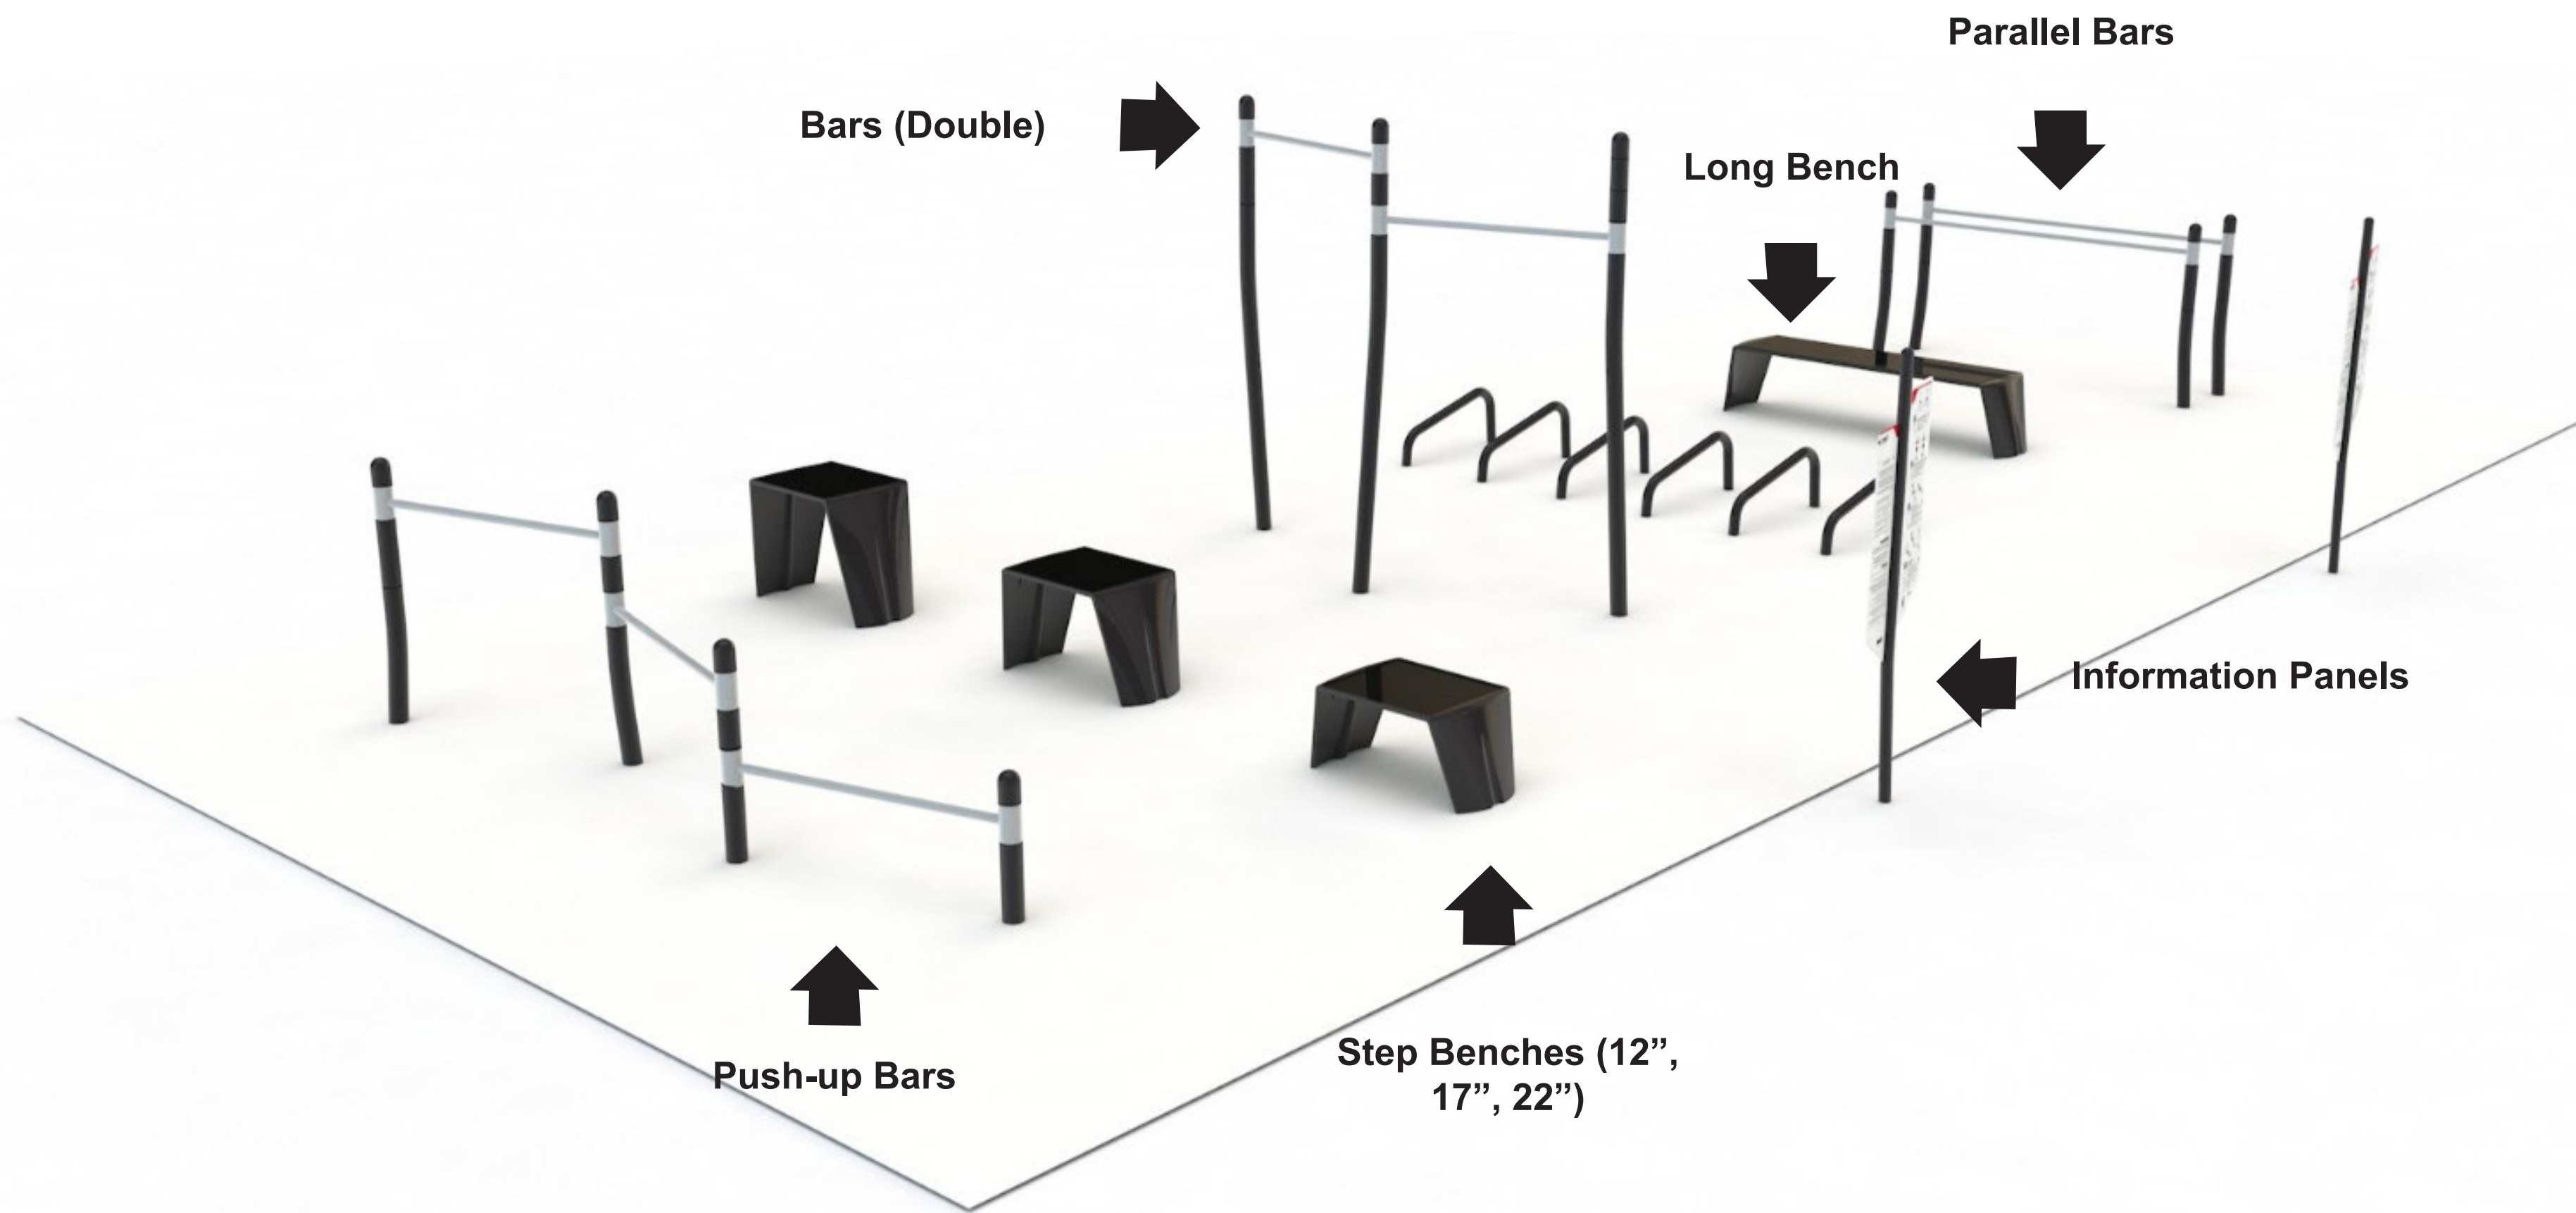

Fitness Node

Proposed Location Options

Possible locations for a Fitness Node.

Trekfit Mobile Application

Site signage will direct users to demonstration videos that provide examples of ways users of different skills and interests can participate.

Below are some examples from the Trekfit mobile app. The application provides various functions including:

1. Locating nearest Trekfit Park
2. Identifying list of equipments available in Trekfit Parks
3. Offers training videos based on your goals and fitness level

Photo example of workout programs

Photo example of exercise video demonstrations

Photos of Trekfit Circuit #4 (Source overall : Trekfit.ca)

Visit: vaughan.ca/BartleySmithTrail