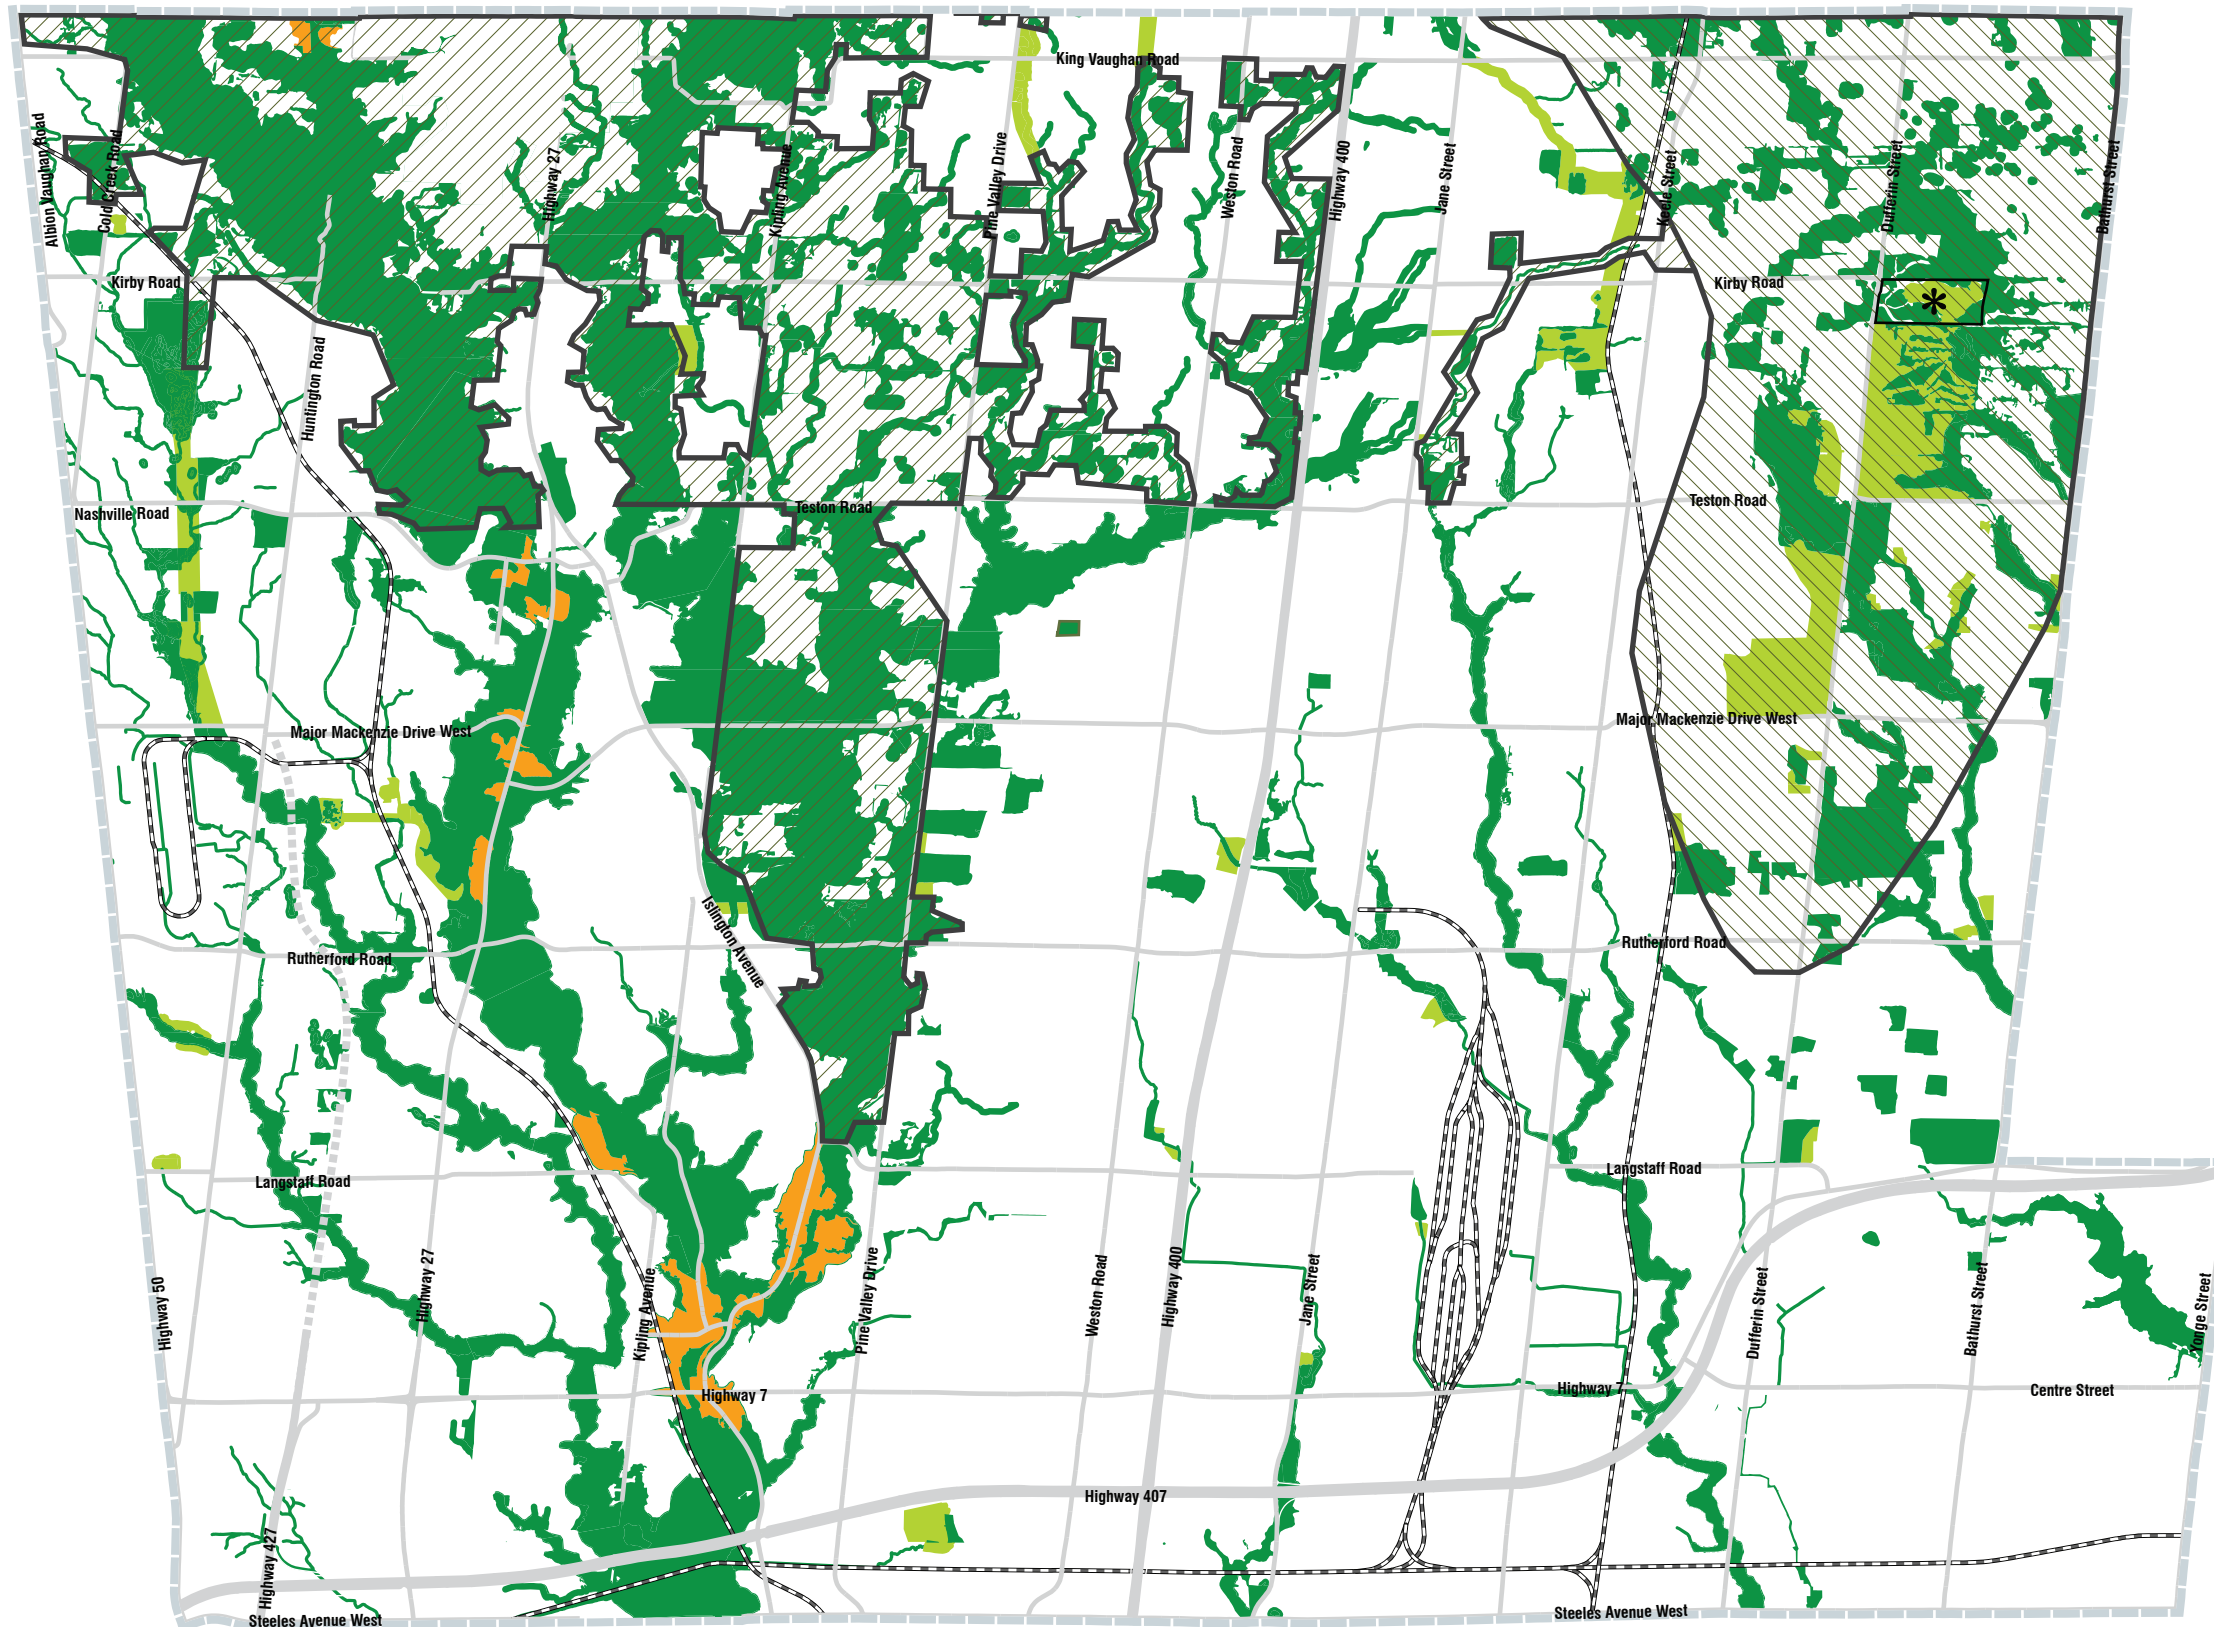

SCHEDULE 2

Natural Heritage Network

- Core Features
- Enhancement Areas
- Built-Up Valley Lands
- Greenbelt Plan Area¹
- Oak Ridges Moraine Conservation Plan Area¹
- * Minister's Decision on ORMCP Designation Deferred
- Municipal Boundary

This Schedule is subject to change based on the results of the Natural Heritage Network Study, which will define the Natural Heritage Network by both its natural features and as a natural heritage system in accordance with the Provincial Policy Statement.

The policy text in Chapter 3 prevails over the mapping shown on Schedule 2 in determining the Natural Heritage Network.

¹ See Schedule 4 for limits and land use information of the Greenbelt Plan Area and Oak Ridges Moraine Conservation Plan Area